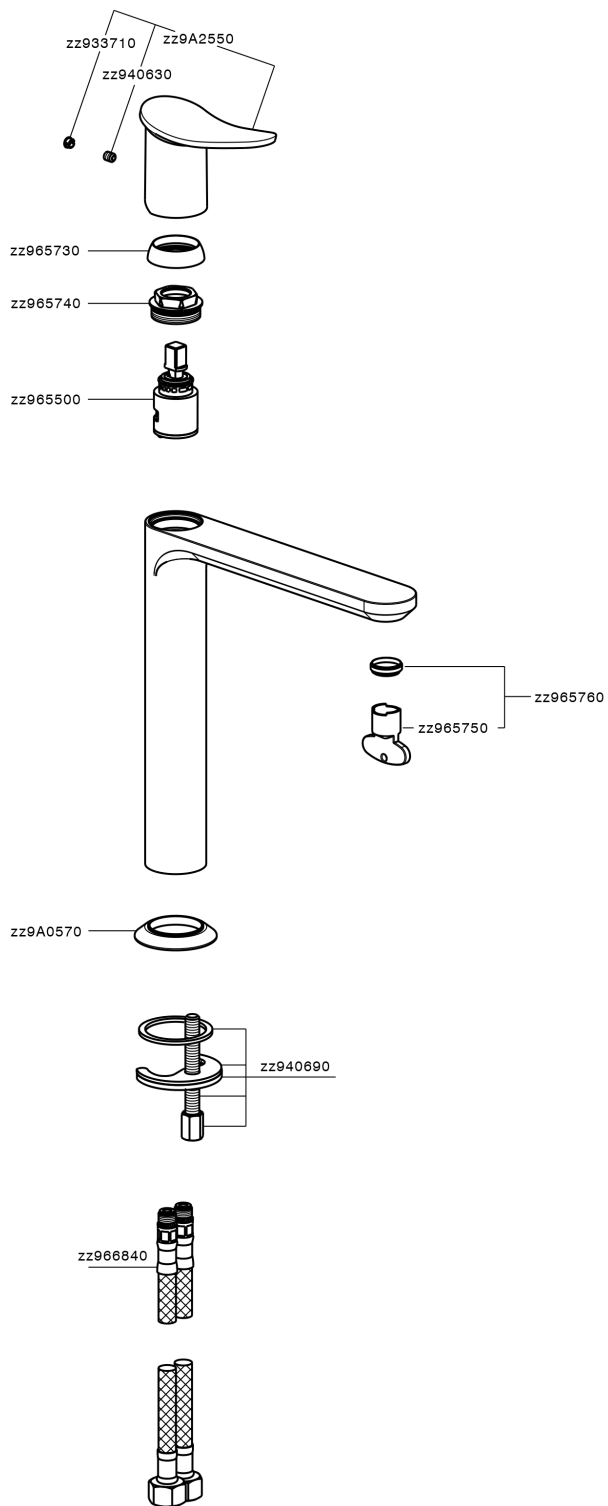

Single lever tall washbasin mixer HARLOCK_HK003541

MODEL **HK003541**

Single lever tall washbasin mixer, without automatic pop-up waste, G.3/8" stainless steel flexible hoses

AVAILABLE FINISHINGS

-  **21** 21 Chrome
-  **2P** 2P Rose Gold
-  **2Q** 2Q Black Titanium
-  **40** 40 Matt Black
-  **4Q** 4Q Matt White
-  **6T** 6T Chrome/Matt Black

CHARACTERISTICS

Cartridge Spare Parts **ZZ96550000**

25 mm Cartridge

Single lever tall washbasin mixer HARLOCK_HK003541

HK003541

<https://en.huberitalia.com/single-lever-tall-washbasin-mixer-harlock-hk003541>