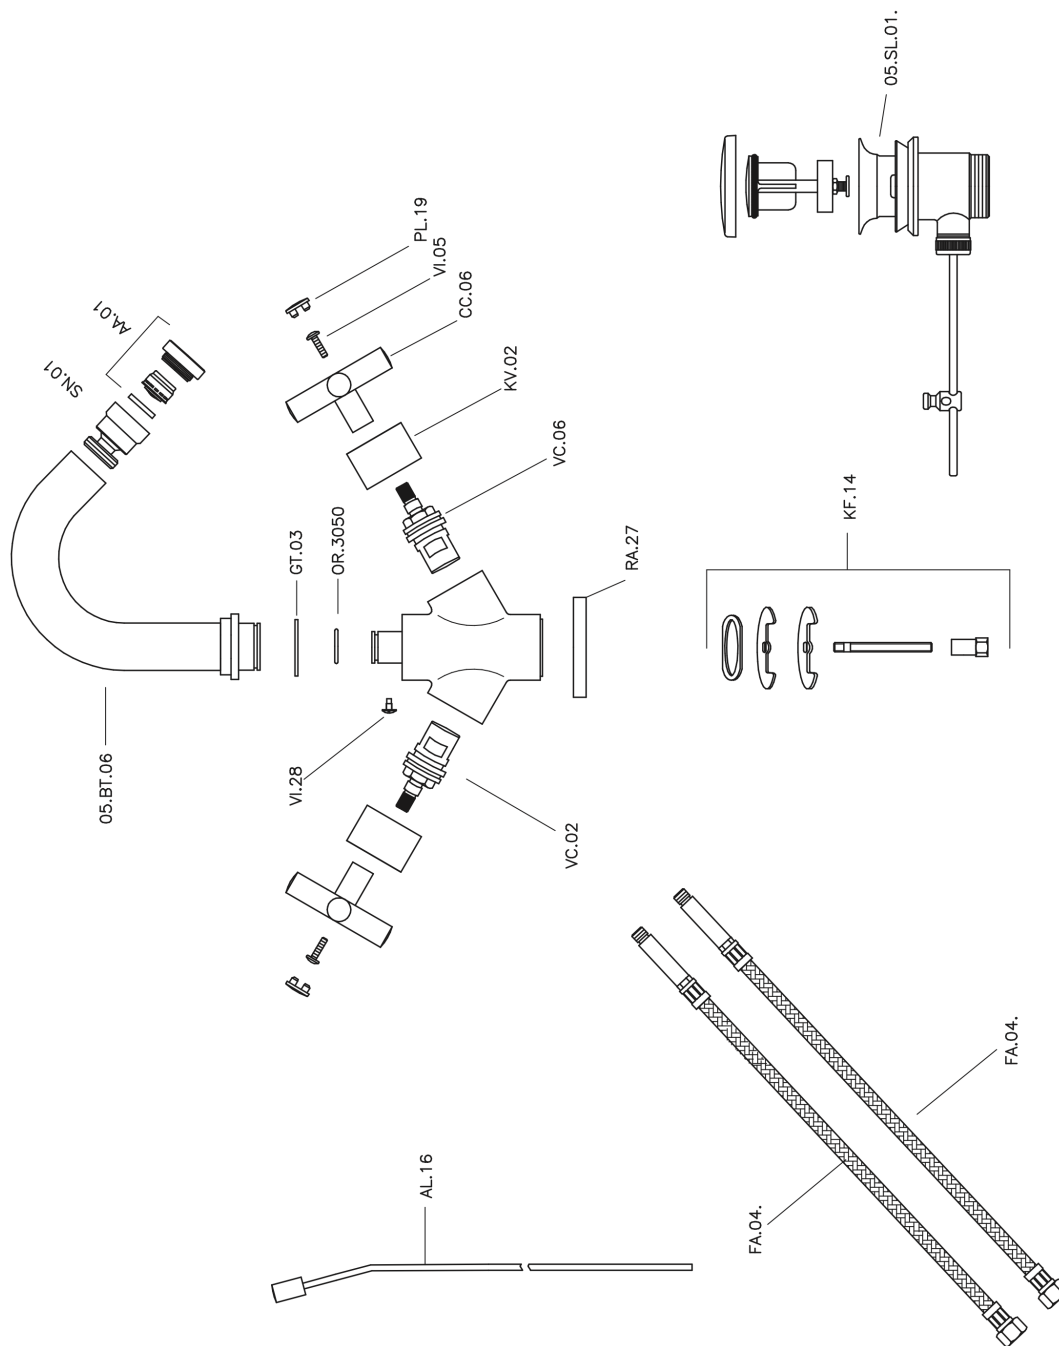

## Bidet mixer SUITE\_SU000550

MODEL **SU000550**

Bidet mixer, with 1"1/4 automatic pop up waste, G.3/8" stainless steel flexible hoses

## Bidet mixer SUITE\_SU000550

SU000550

<https://en.huberitalia.com/bidet-mixer-suite-su000550>

2024-11-15