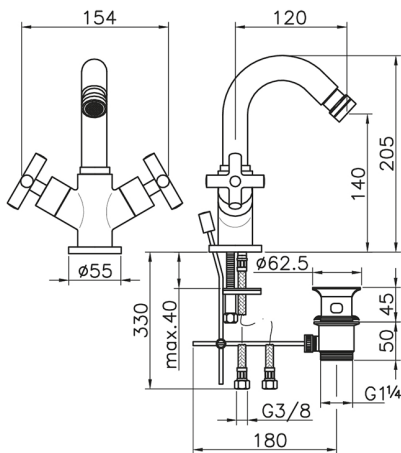

Bidet mixer SUITE_SU000550

MODEL **SU000550**

Bidet mixer, with 1"1/4 automatic pop up waste, G.3/8" stainless steel flexible hoses

AVAILABLE FINISHINGS

-  **21** 21 Chrome
-  **40** 40 Matt Black
-  **2F** 2F Brushed Nickel
-  **2W** 2W Brushed Gold

CHARACTERISTICS

Bidet mixer SUITE_SU000550

SU000550

<https://en.huberitalia.com/bidet-mixer-suite-su000550>

2024-11-15