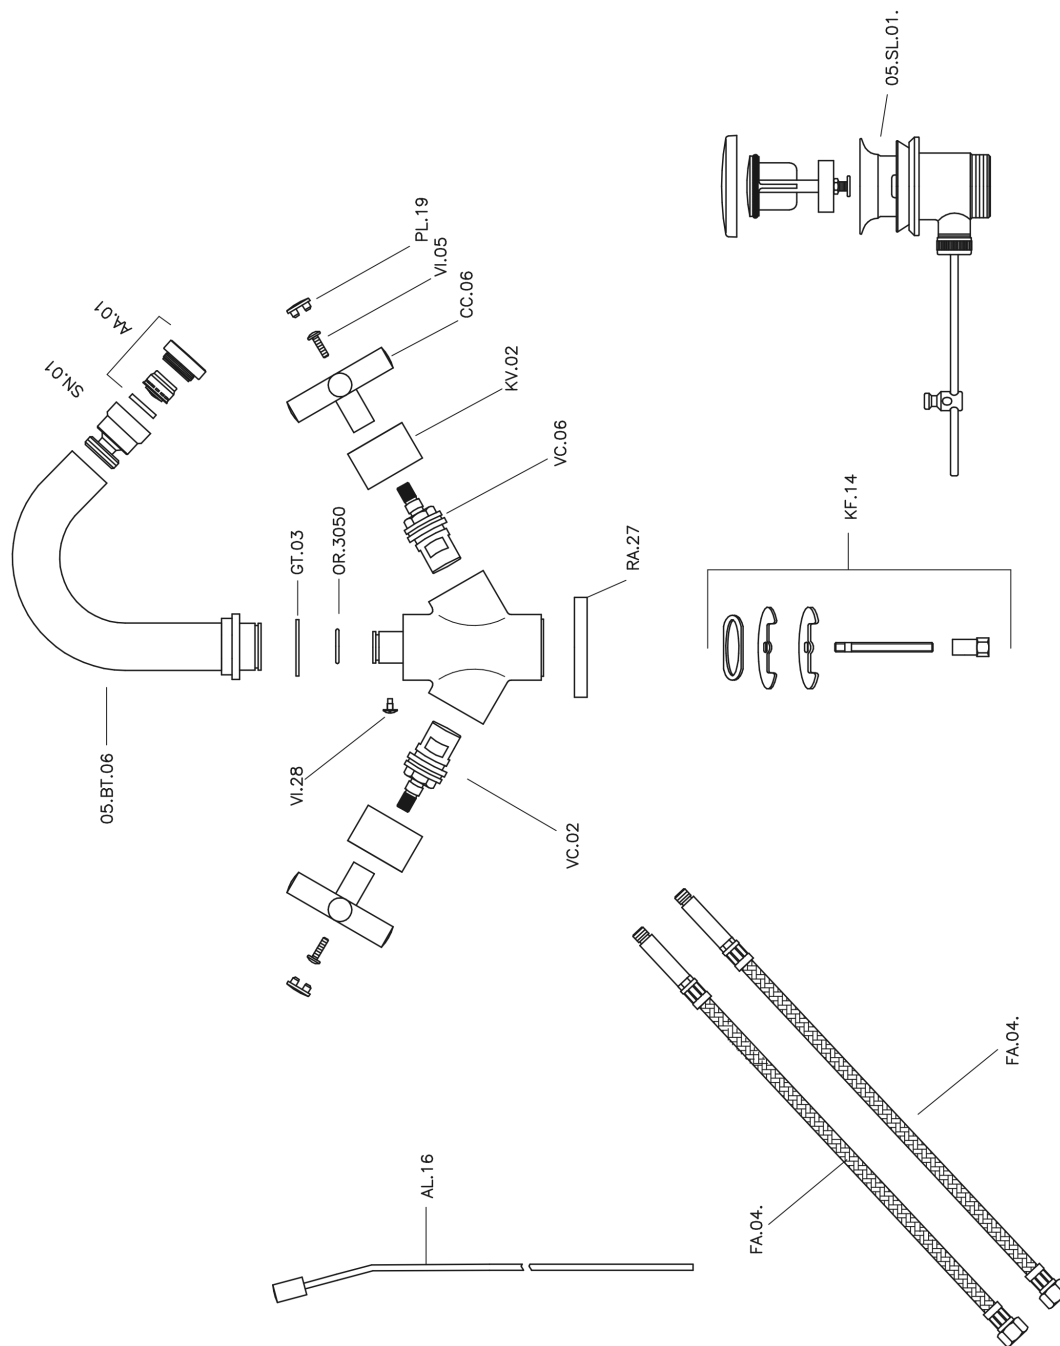

Bidet mixer SUITE_SU000550

MODEL **SU000550**

Bidet mixer, with 1"1/4 automatic pop up waste, G.3/8" stainless steel flexible hoses

AVAILABLE FINISHINGS

-  **21** 21 Chrome
-  **40** 40 Matt Black
-  **2F** 2F Brushed Nickel
-  **2W** 2W Brushed Gold

CHARACTERISTICS

Bidet mixer SUITE_SU000550

SU000550

<https://en.huberitalia.com/bidet-mixer-suite-su000550>

2024-11-15