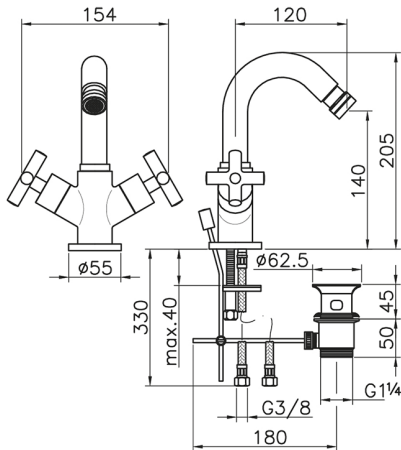

AVAILABLE FINISHINGS

- **21** 21 Chrome
- **40** 40 Matt Black
- **2F** 2F Brushed Nickel
- **2W** 2W Brushed Gold