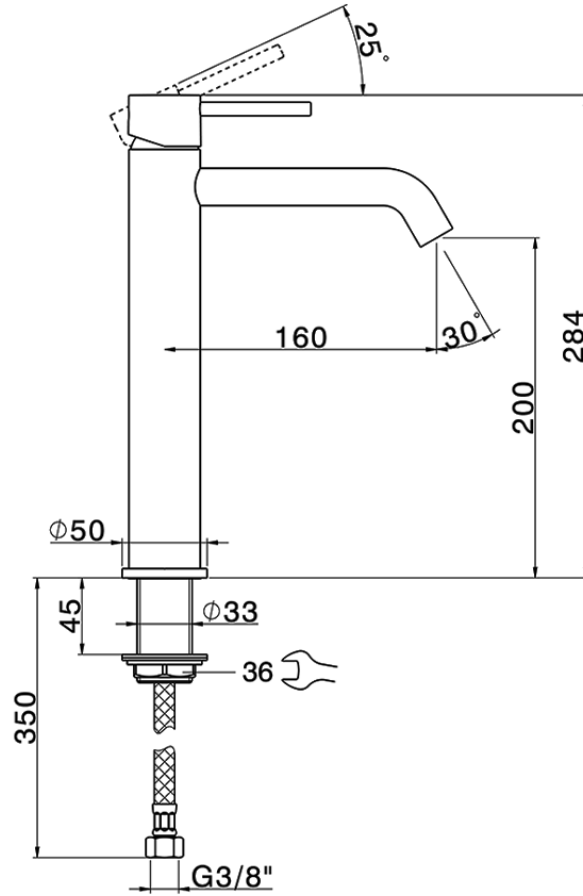

Single lever tall washbasin mixer NUOVA KIRUNA_K2003540

K2003540

<https://en.huberitalia.com/single-lever-tall-washbasin-mixer-nuova-kiruna-k2003540>

2024-12-19