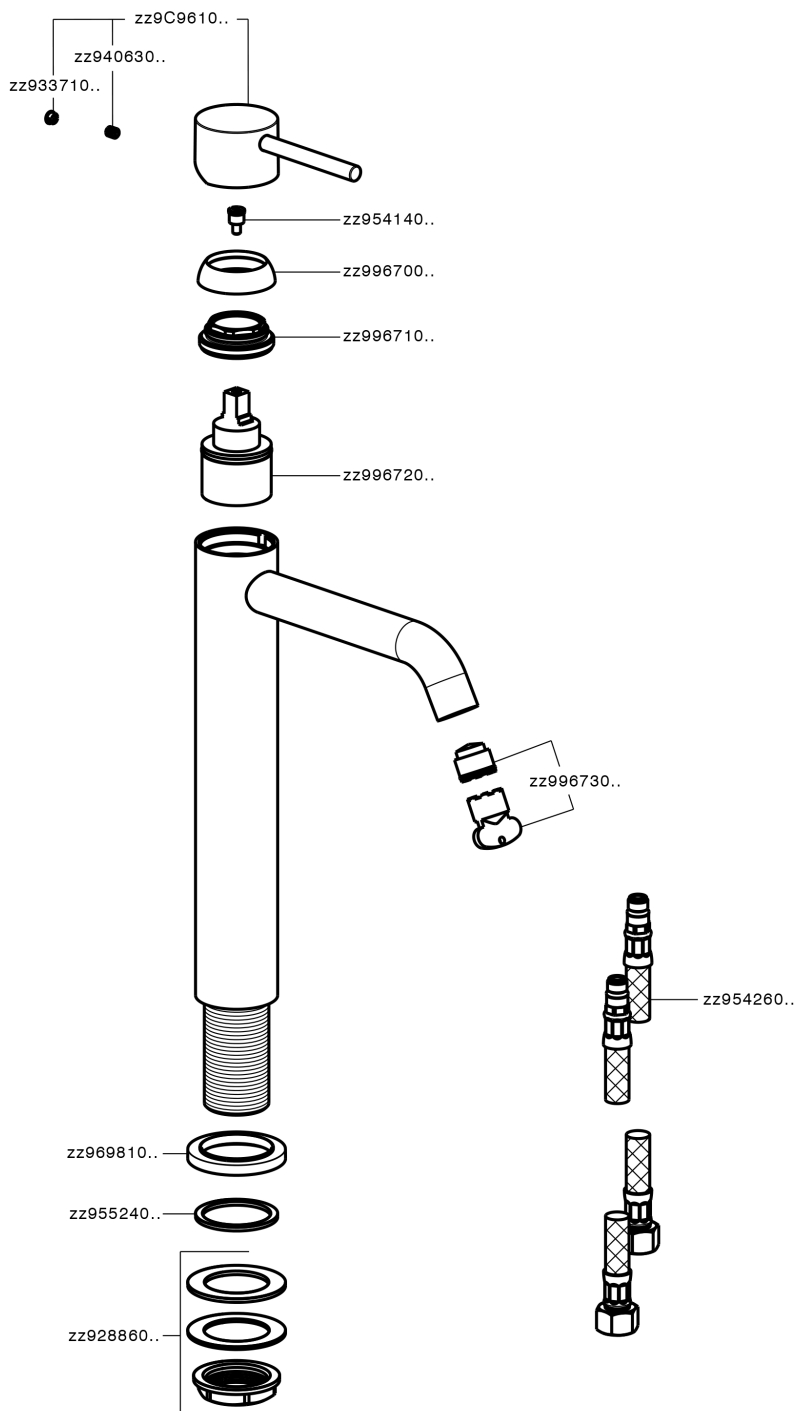

Single lever tall washbasin mixer NUOVA KIRUNA_K2003540

K2003540

<https://en.huberitalia.com/single-lever-tall-washbasin-mixer-nuova-kiruna-k2003540>

2024-12-18