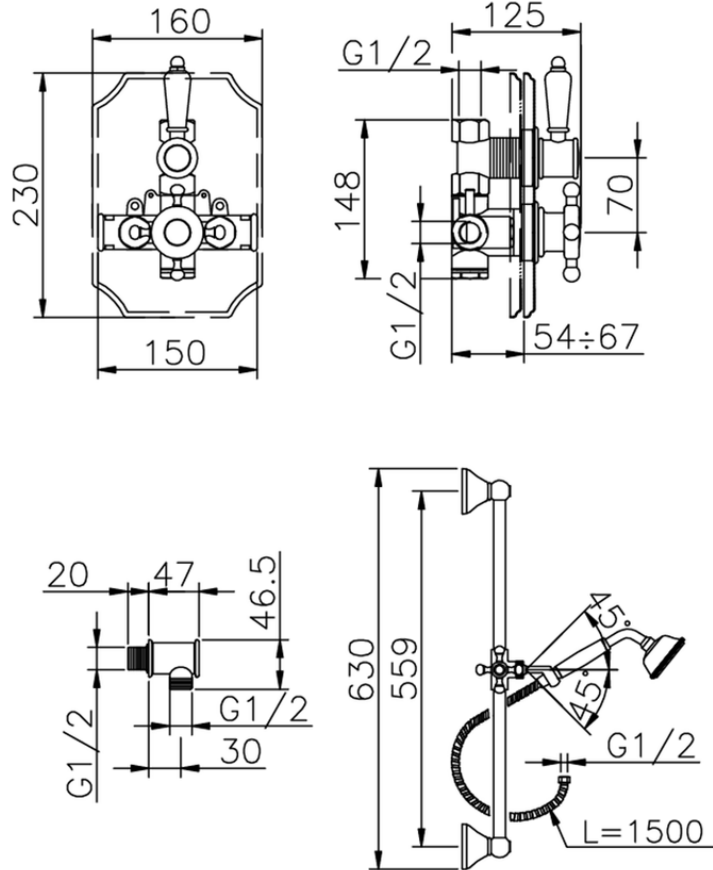

## Concealed thermostatic shower set VICTORIAN\_910.VT01H.

910.VT01H.

<https://en.huberitalia.com/concealed-thermostatic-shower-set-victorian-910-vt01h>

2024-12-22