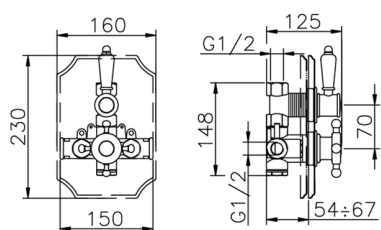

Concealed thermostatic shower set VICTORIAN_910.VT01H.

MODEL **910.VT01H.**

Concealed thermostatic shower set, 1/2" concealed Thermostatic valve, 1/2" outlet stopvalve, 56 bar with sliding bracket, 78 mm Brass Classic one spray handshower, 1/2" wall elbow, 150 cm Brass flexible hose

AVAILABLE FINISHINGS

-  **AC** AC Satin Brushed Nickel
-  **AG** AG Antique Gold
-  **BA** BA Old Bronze
-  **CR** CR Chrome
-  **2W** 2W Brushed Gold

CHARACTERISTICS

Cartridge Spare Parts **24.04A.PP**
8x20 Plus P Thermostatic Valve
 Installation **Concealed**