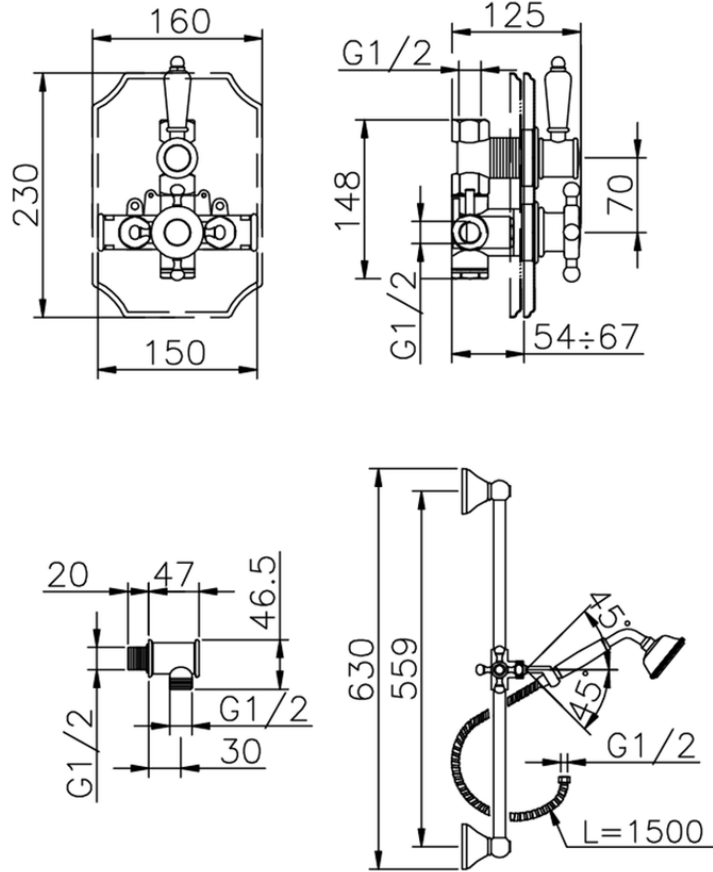

Concealed thermostatic shower set VICTORIAN_910.VT01H.

910.VT01H.

<https://en.huberitalia.com/concealed-thermostatic-shower-set-victorian-910-vt01h>

2024-12-22