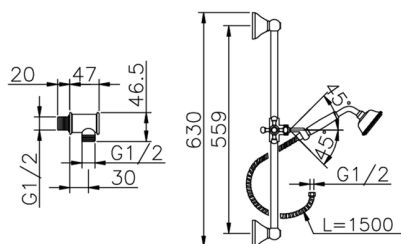

Concealed thermostatic shower set VICTORIAN_910.VT01H.

MODEL **910.VT01H.**

Concealed thermostatic shower set, 1/2" concealed Thermostatic valve, 1/2" outlet stopvalve, 56 bar with sliding bracket, 78 mm Brass Classic one spray handshower, 1/2" wall elbow, 150 cm Brass flexible hose

AVAILABLE FINISHINGS

-  **AC** AC Satin Brushed Nickel
-  **AG** AG Antique Gold
-  **BA** BA Old Bronze
-  **CR** CR Chrome
-  **2W** 2W Brushed Gold

CHARACTERISTICS

Cartridge Spare Parts **24.04A.PP**
8x20 Plus P Thermostatic Valve
 Installation **Concealed**