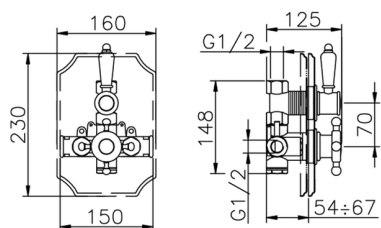

Concealed thermostatic shower set VICTORIAN_910.VT01H.

MODEL **910.VT01H.**

Concealed thermostatic shower set, 1/2" concealed Thermostatic valve, 1/2" outlet stopvalve, 56 bar with sliding bracket, 78 mm Brass Classic one spray handshower, 1/2" wall elbow, 150 cm Brass flexible hose

AVAILABLE FINISHINGS

-  **AC** AC Satin Brushed Nickel
-  **AG** AG Antique Gold
-  **BA** BA Old Bronze
-  **CR** CR Chrome
-  **2W** 2W Brushed Gold

CHARACTERISTICS

Cartridge Spare Parts **24.04A.PP**
8x20 Plus P Thermostatic Valve
 Installation **Concealed**