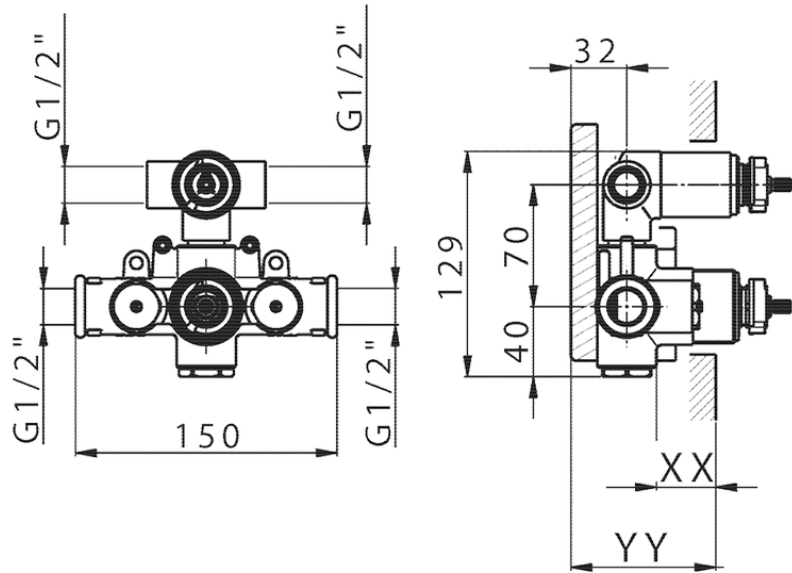

## 2-outlet Concealed thermostatic shower valve CONCEALED\_ZB018101

Piastra/Plate/Plaque/Platte/Placa

2-3mm: XX 25-40 YY 76-91

10 mm: XX 16-31 YY 65-80