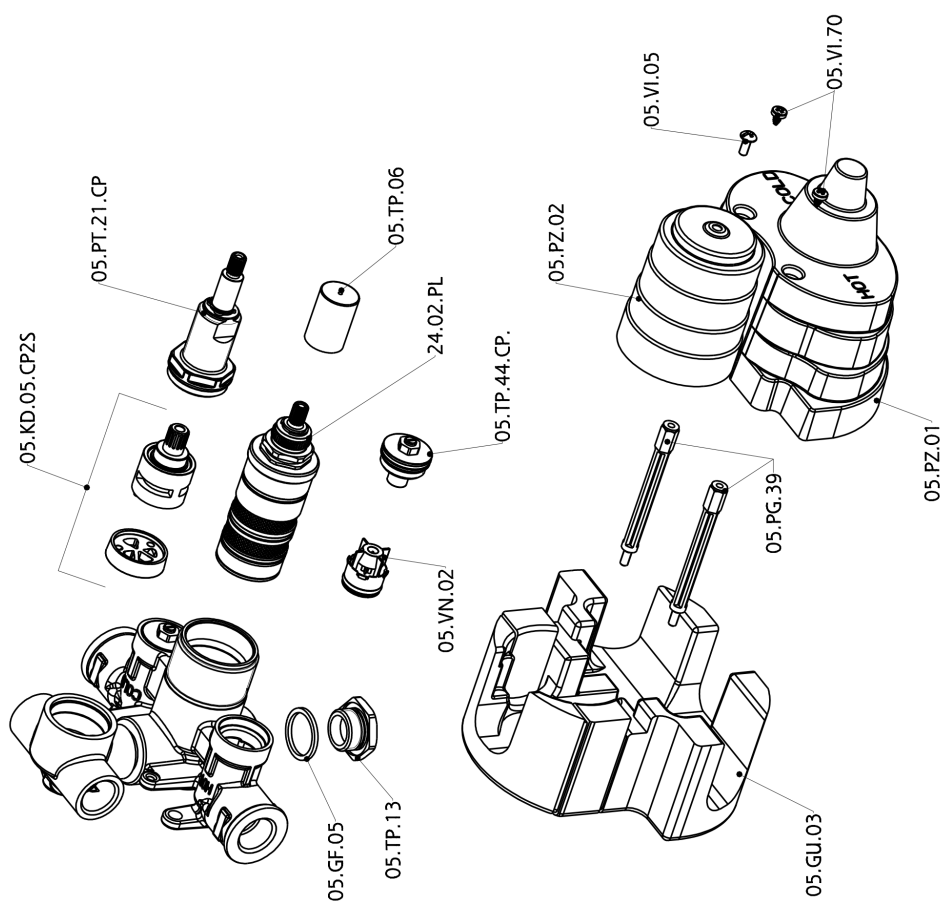

## 2-outlet Concealed thermostatic shower valve CONCEALED\_ZB018101

ZB018101

<https://en.huberitalia.com/2-outlet-concealed-thermostatic-shower-valve-concealed-zb018101>

2024-12-22