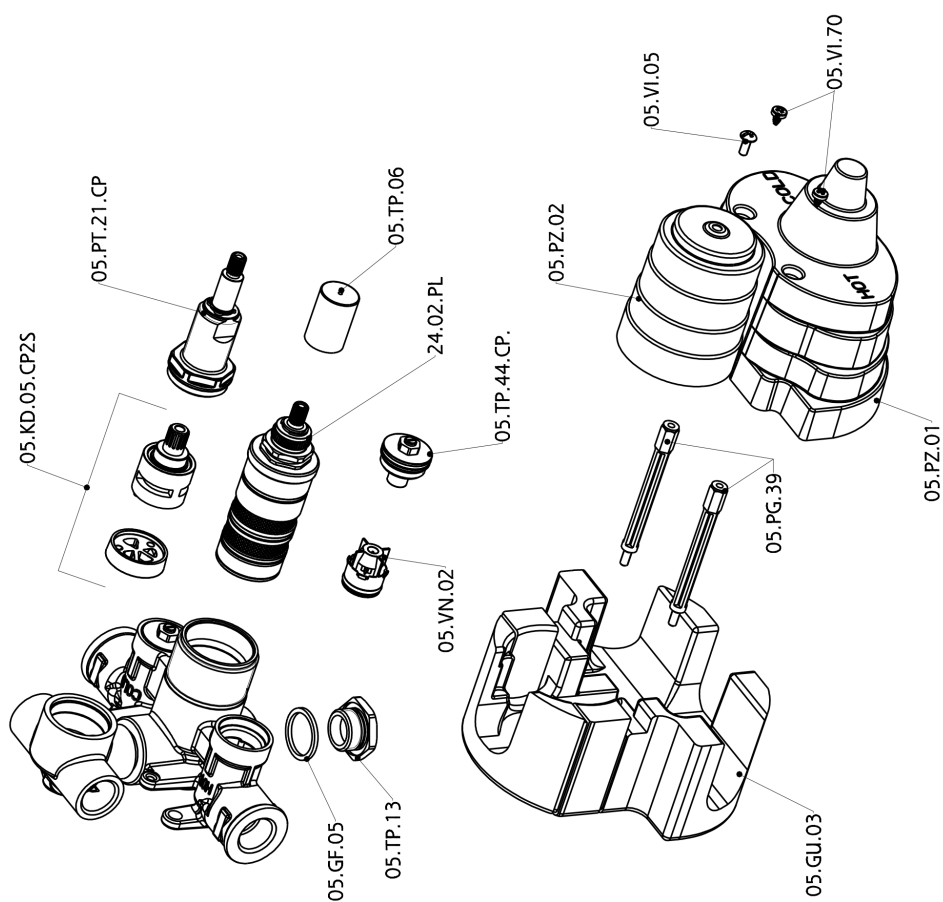

2-outlet Concealed thermostatic shower valve CONCEALED_ZB018101

MODEL **ZB018101**

2-outlet Concealed thermostatic mixer, with 2-outlet diverter, without trim kit

AVAILABLE FINISHINGS

CHARACTERISTICS

| | |
|---------------------------------------|------------------|
| Installation | Concealed |
| Cartridge Spare Parts | 24.04A.PP |
| 8x20 Plus P Thermostatic Valve | |
| Concealed | 1 |

Piastra/Plate/Plaque/Platte/Placa

2-3mm: XX 25-40 YY 76-91

10 mm: XX 16-31 YY 65-80

DeviaStop

The Huber Devia Stop technology allows to adjust the water flow and to direct it to the selected output point (overhead soaker, hand shower, etc).

Thermostatic

The Huber thermostatic is your personal water manager, helping you to handle, control and save water and energy.

2-outlet Concealed thermostatic shower valve CONCEALED_ZB018101

ZB018101

<https://en.huberitalia.com/2-outlet-concealed-thermostatic-shower-valve-concealed-zb018101>