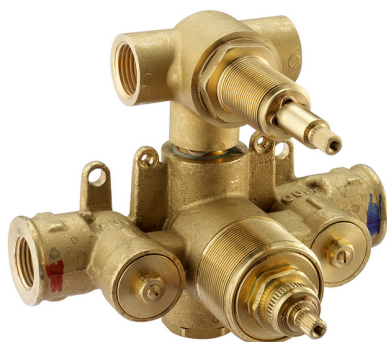

2-outlet Concealed thermostatic shower valve CONCEALED_ZB018101

MODEL **ZB018101**

2-outlet Concealed thermostatic mixer, with 2-outlet diverter, without trim kit

AVAILABLE FINISHINGS

CHARACTERISTICS

| | |
|---------------------------------------|------------------|
| Installation | Concealed |
| Cartridge Spare Parts | 24.04A.PP |
| 8x20 Plus P Thermostatic Valve | |
| Concealed | 1 |

Piastra/Plate/Plaque/Platte/Placa

2-3mm: XX 25-40 YY 76-91

10 mm: XX 16-31 YY 65-80

DeviaStop

The Huber Devia Stop technology allows to adjust the water flow and to direct it to the selected output point (overhead soaker, hand shower, etc).

Thermostatic

The Huber thermostatic is your personal water manager, helping you to handle, control and save water and energy.

2-outlet Concealed thermostatic shower valve CONCEALED_ZB018101

ZB018101

<https://en.huberitalia.com/2-outlet-concealed-thermostatic-shower-valve-concealed-zb018101>