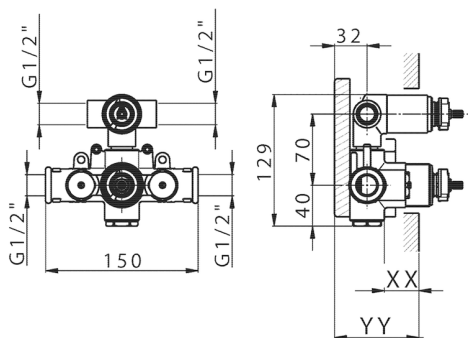

2-outlet Concealed thermostatic shower valve CONCEALED_ZB018101

MODEL **ZB018101**

2-outlet Concealed thermostatic mixer, with 2-outlet diverter, without trim kit

AVAILABLE FINISHINGS

CHARACTERISTICS

| | |
|---------------------------------------|------------------|
| Installation | Concealed |
| Cartridge Spare Parts | 24.04A.PP |
| 8x20 Plus P Thermostatic Valve | |
| Concealed | 1 |

Piastra/Plate/Plaque/Platte/Placa

2-3mm: XX 25-40 YY 76-91

10 mm: XX 16-31 YY 65-80

DeviaStop

The Huber Devia Stop technology allows to adjust the water flow and to direct it to the selected output point (overhead soaker, hand shower, etc).