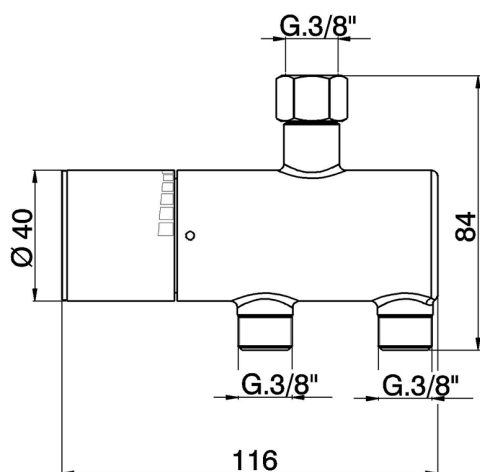

Temperature limiter CLINIC&TECHNICAL_TYT83010

MODEL **TYT83010**

Temperature limiter, without installation kit

AVAILABLE FINISHINGS

CHARACTERISTICS

2026-06-06