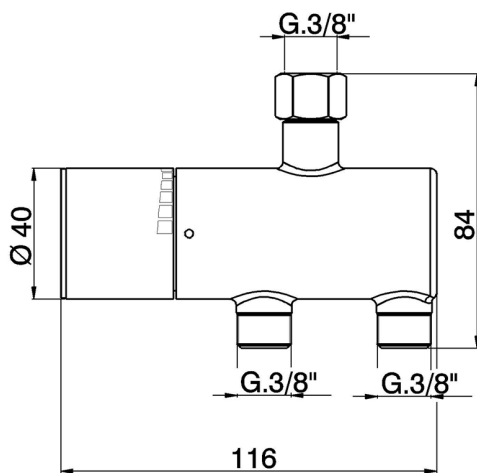

Temperature limiter CLINIC&TECHNICAL_TYT83010

MODEL **TYT83010**

Temperature limiter, without installation kit

AVAILABLE FINISHINGS

CHARACTERISTICS

2026-04-06