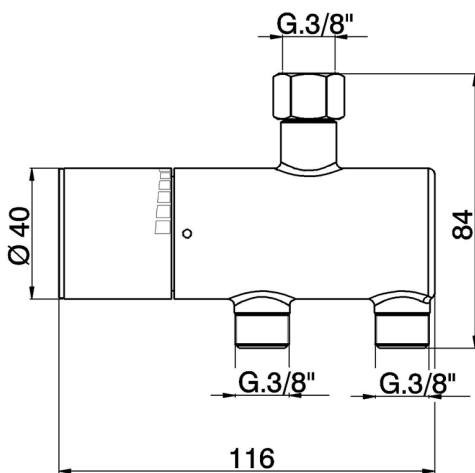

Temperature limiter CLINIC&TECHNICAL_TYT83010

MODEL **TYT83010**

Temperature limiter, without installation kit

AVAILABLE FINISHINGS

CHARACTERISTICS

2026-05-16