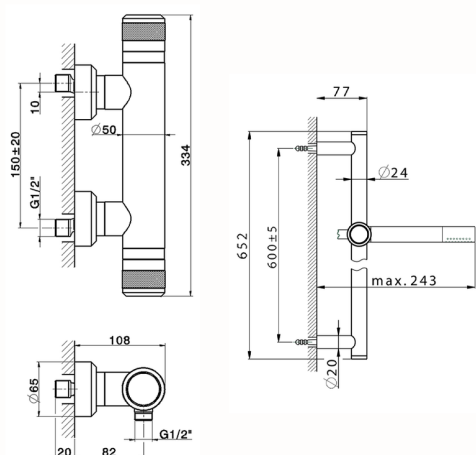

Thermostatic shower mixer with sliding bar CHRONOS_CRS01010

MODEL **CRS01010**

Thermostatic shower mixer with sliding bar, 60 cm slide rail kit with sliding bracket, Brass D.24mm minimalistic one spray handshower, 150 cm SUPREME smooth flexible hose

AVAILABLE FINISHINGS

-  **21** 21 Chrome
-  **2F** 2F Brushed Nickel
-  **2Q** 2Q Black Titanium

CHARACTERISTICS

Cartridge Spare Parts **22.04A.AR - ZZ97279004**

Argo 2 (long filter) Thermostatic Valve

SafeTouch