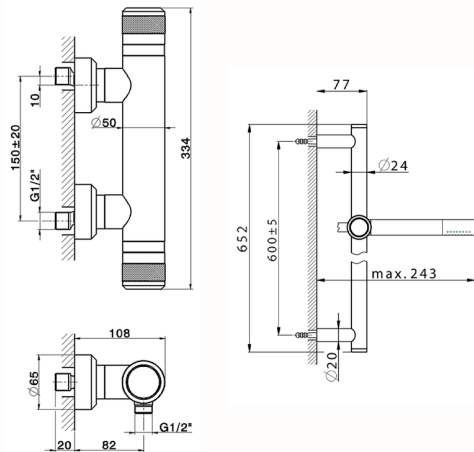

Thermostatic shower mixer with sliding bar CHRONOS_CRS01010

MODEL **CRS01010**

Thermostatic shower mixer with sliding bar, 60 cm slide rail kit with sliding bracket, Brass D.24mm minimalist one spray handshower, 150 cm SUPREME smooth flexible hose

AVAILABLE FINISHINGS

-  **21** 21 Chrome
-  **2F** 2F Brushed Nickel
-  **2Q** 2Q Black Titanium

CHARACTERISTICS

Cartridge Spare Parts **22.04A.AR - ZZ97279004**

Argo 2 (long filter) Thermostatic Valve

SafeTouch