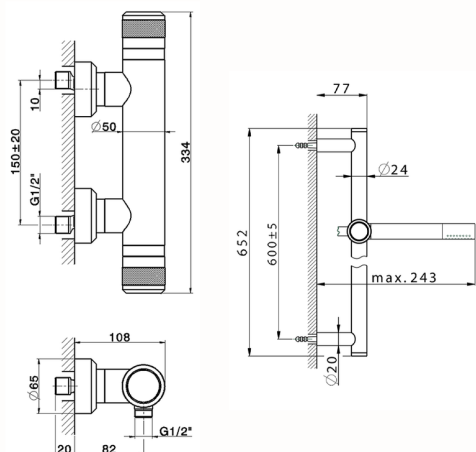

Thermostatic shower mixer with sliding bar CHRONOS_CRS01010

MODEL **CRS01010**

Thermostatic shower mixer with sliding bar, 60 cm slide rail kit with sliding bracket, Brass D.24mm minimalist one spray handshower, 150 cm SUPREME smooth flexible hose

AVAILABLE FINISHINGS

-  **21** 21 Chrome
-  **2F** 2F Brushed Nickel
-  **2Q** 2Q Black Titanium

CHARACTERISTICS

Cartridge Spare Parts **22.04A.AR - ZZ97279004**

Argo 2 (long filter) Thermostatic Valve

SafeTouch