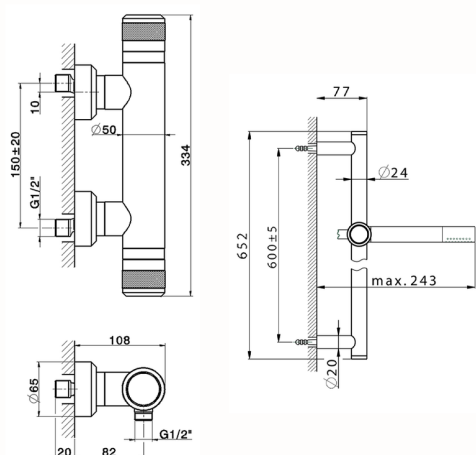

## Thermostatic shower mixer with sliding bar CHRONOS\_CRS01010

MODEL **CRS01010**

Thermostatic shower mixer with sliding bar, 60 cm slide rail kit with sliding bracket, Brass D.24mm minimalistic one spray handshower, 150 cm SUPREME smooth flexible hose

### CHARACTERISTICS

Cartridge Spare Parts **22.04A.AR - ZZ97279004**

**Argo 2 (long filter) Thermostatic Valve**