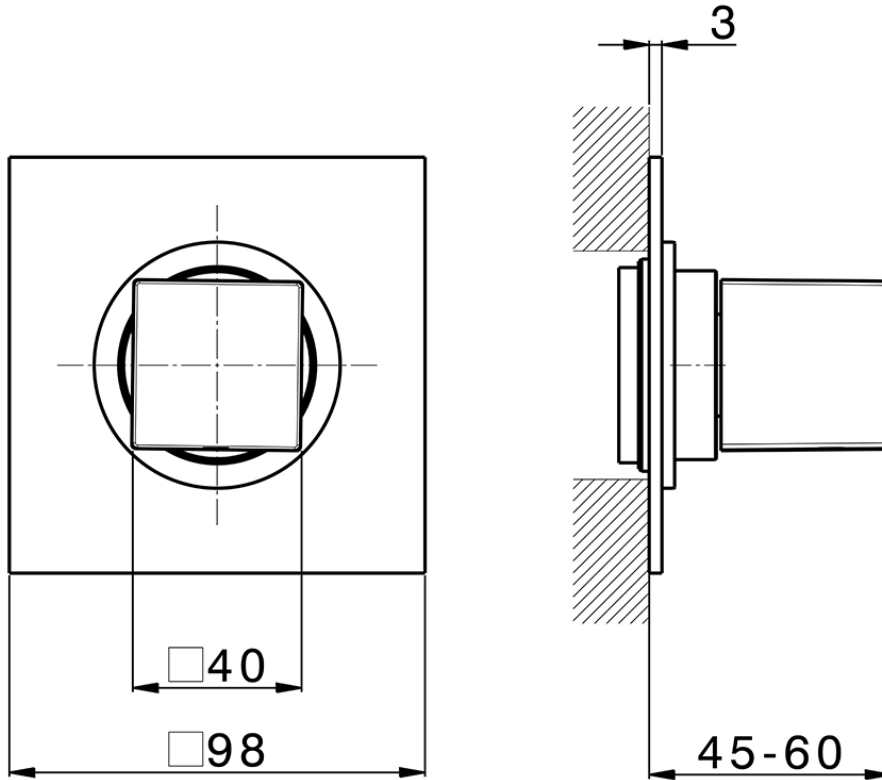

Stopvalve exposed part NUOVA EGO_NE003310

NE003310

<https://en.huberitalia.com/stopvalve-exposed-part-nuova-ego-ne003310>

2024-11-23