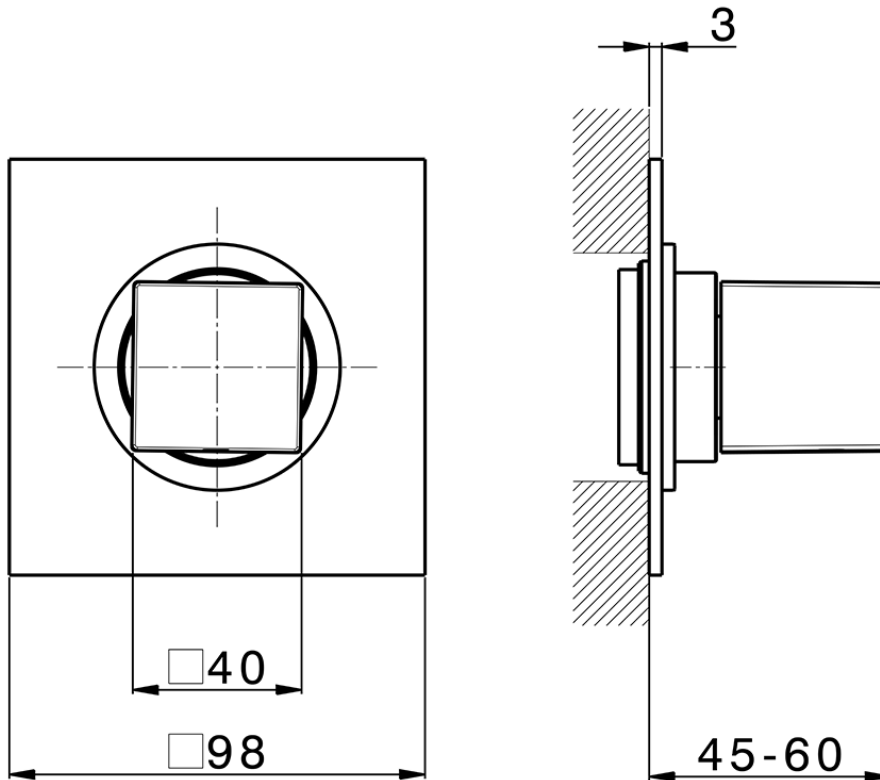

Stopvalve exposed part NUOVA EGO_NE003310

NE003310

<https://en.huberitalia.com/stopvalve-exposed-part-nuova-ego-ne003310>

2024-11-24