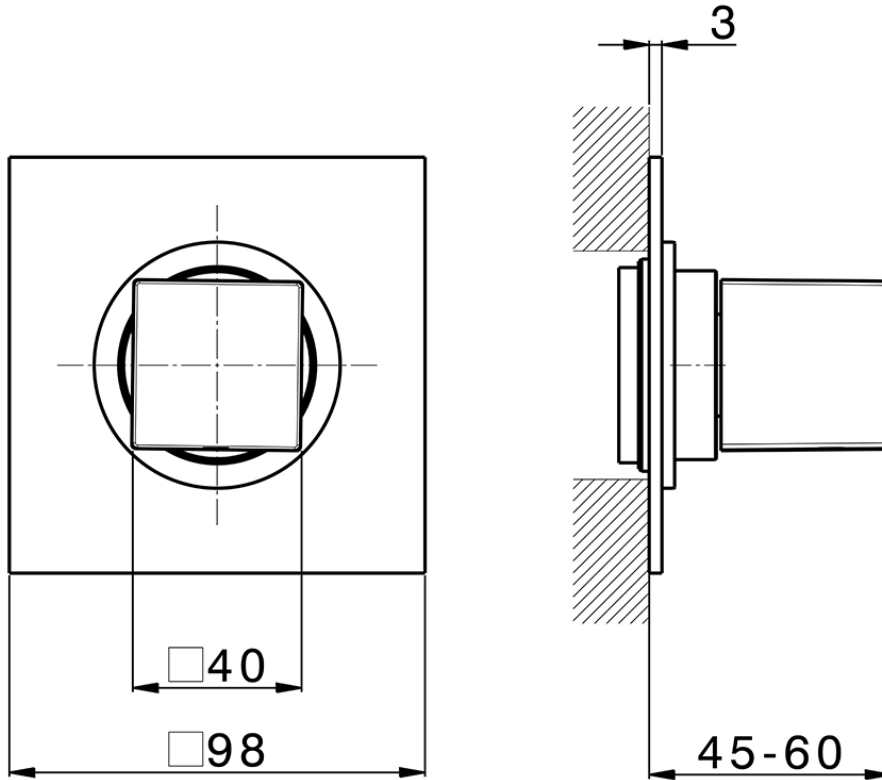

## Stopvalve exposed part NUOVA EGO\_NE003310

NE003310

<https://en.huberitalia.com/stopvalve-exposed-part-nuova-ego-ne003310>

2024-11-23