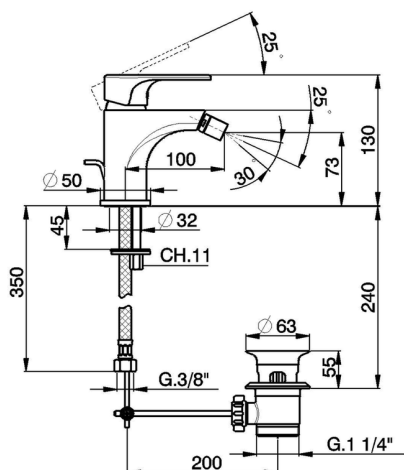

Single lever bidet mixer H3_AH000550

MODEL **AH000550**

Single lever bidet mixer, with 1"1/4 automatic pop up waste, G.3/8" stainless steel flexible hoses

AVAILABLE FINISHINGS

-  **21** 21 Chrome
-  **2F** 2F Brushed Nickel
-  **40** 40 Matt Black

CHARACTERISTICS

Cartridge Spare Parts **ZZ95435000**

35 mm Cartridge

Hygienic Spray

Shut-off Hand shower, for sanitary cleaning.

EcoStop

EcoStop feature limits water flow to approximately 50% of maximum output with one point of resistance on setting. Push slightly past the middle stop only when full water output is required. This will save water up to 50%.

Single lever bidet mixer H3_AH000550

AH000550

<https://en.huberitalia.com/single-lever-bidet-mixer-h3-ah000550>

2024-12-18