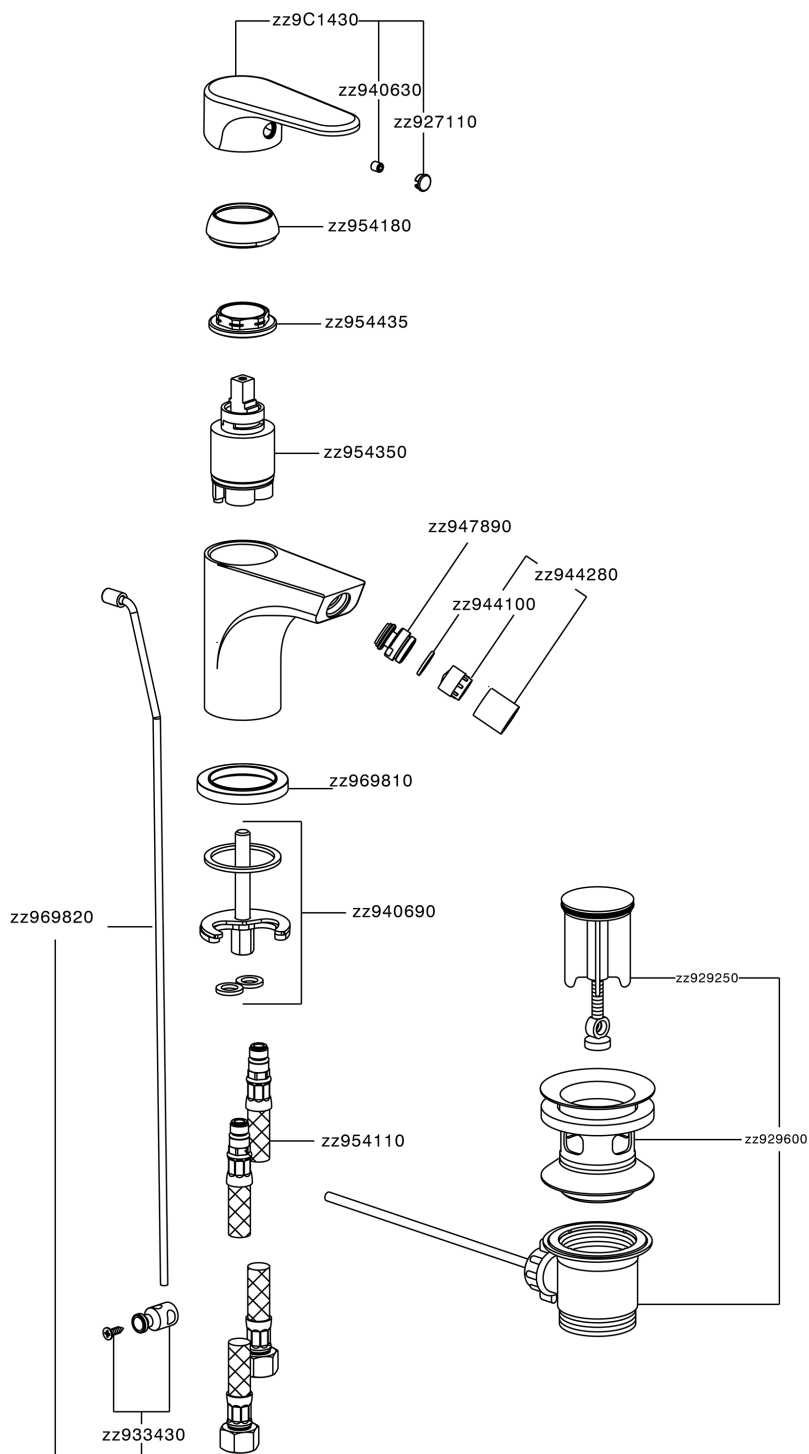

Single lever bidet mixer H3_AH000550

MODEL **AH000550**

Single lever bidet mixer, with 1"1/4 automatic pop up waste, G.3/8" stainless steel flexible hoses

AVAILABLE FINISHINGS

-  **21** 21 Chrome
-  **2F** 2F Brushed Nickel
-  **40** 40 Matt Black

CHARACTERISTICS

Cartridge Spare Parts **ZZ95435000**

35 mm Cartridge

Hygienic Spray

Shut-off Hand shower, for sanitary cleaning.

EcoStop

EcoStop feature limits water flow to approximately 50% of maximum output with one point of resistance on setting. Push slightly past the middle stop only when full water output is required. This will save water up to 50%.

Single lever bidet mixer H3_AH000550

AH000550

<https://en.huberitalia.com/single-lever-bidet-mixer-h3-ah000550>

2024-12-18