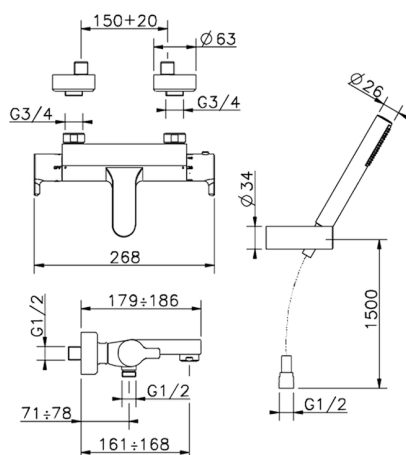

Thermostatic bath mixer, with shower set SOFT_SFD21010

MODEL **SFD21010**

Thermostatic bath mixer, with shower set, wall mounted adjustable handshower holder, 26 mm ABS minimalistic one spray handshower, 150 cm Brass flexible hose

AVAILABLE FINISHINGS

CHARACTERISTICS

Cartridge Spare Parts **22.03A.AR - ZZ97080004**

Argo 1 (short filter) Thermostatic Valve

DeviaStop

The Huber Devia Stop technology allows to adjust the water flow and to direct it to the selected output point (overhead soaker, hand shower, etc).