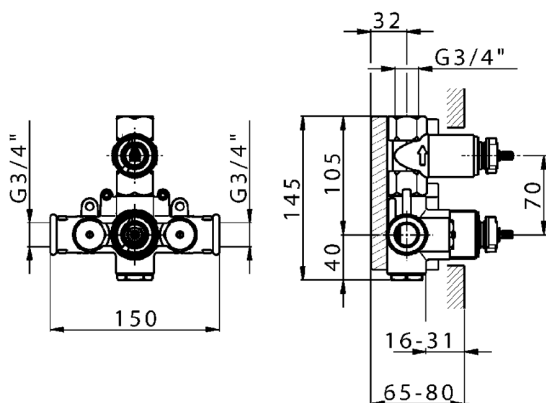

1-outlet Concealed thermostatic shower valve CONCEALED_ZB007341

MODEL **ZB007341**

1-outlet Concealed thermostatic shower valve, stopvalve with 3/4" outlet, without trim kit

AVAILABLE FINISHINGS

04 04 Without finishing

CHARACTERISTICS

Installation	Concealed
Cartridge Spare Parts	23.51A.HF
HF Thermostatic Valve	
Concealed	1

Thermostatic

The Huber thermostatic is your personal water manager, helping you to handle, control and save water and energy.

1-outlet Concealed thermostatic shower valve CONCEALED_ZB007341

ZB007341

<https://en.huberitalia.com/1-outlet-concealed-thermostatic-shower-valve-concealed-zb007341>

2024-10-29