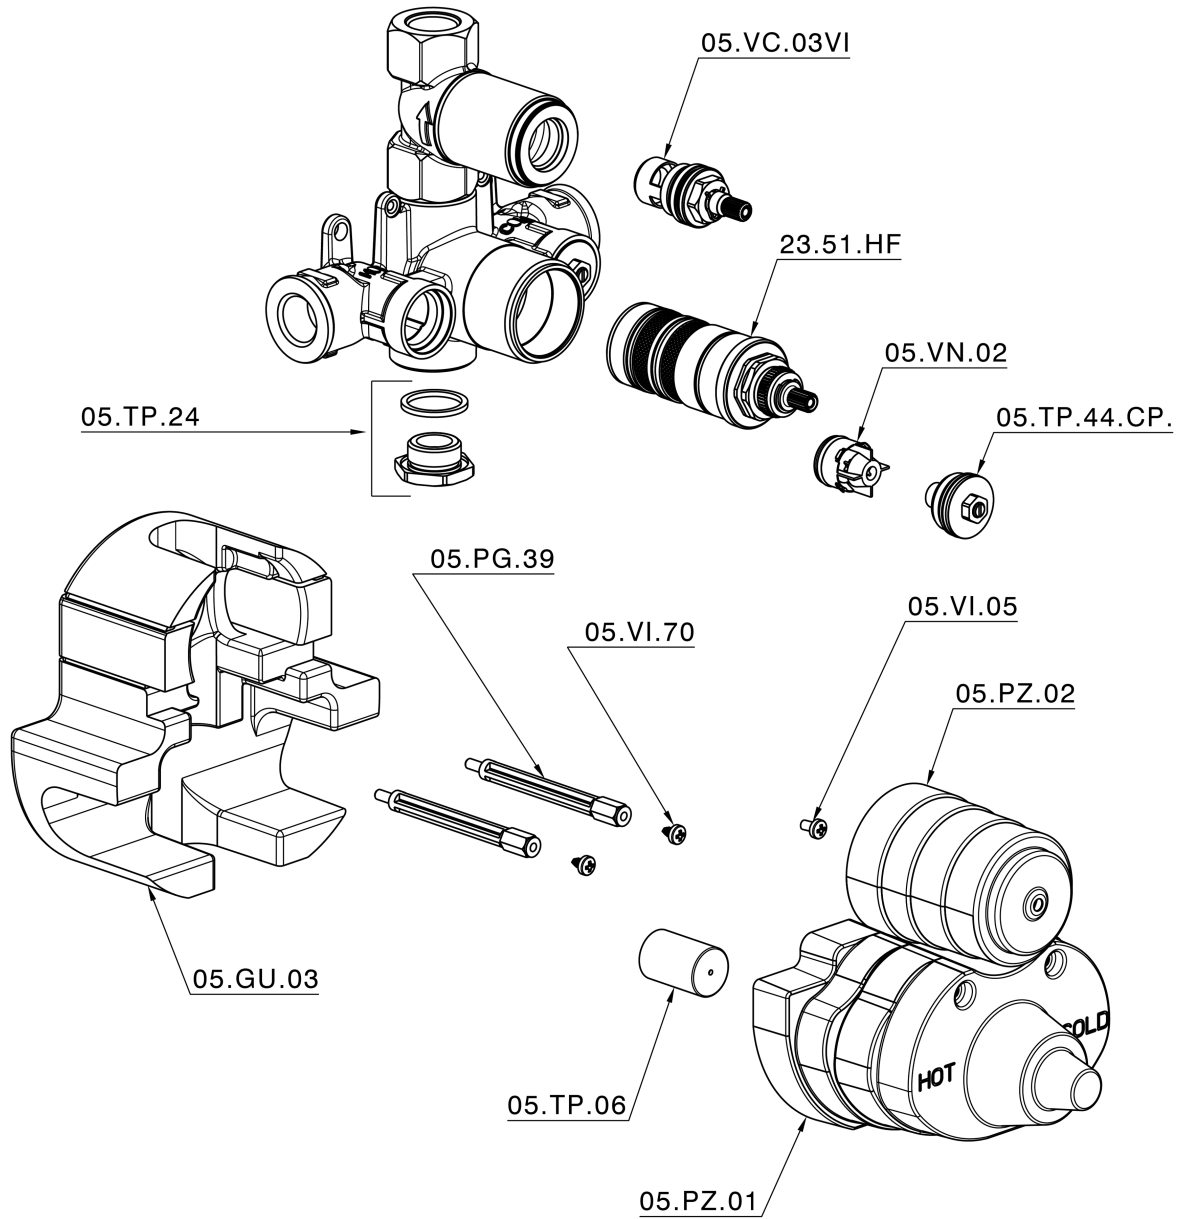

1-outlet Concealed thermostatic shower valve CONCEALED_ZB007341

MODEL **ZB007341**

1-outlet Concealed thermostatic shower valve, stopvalve with 3/4" outlet, without trim kit

AVAILABLE FINISHINGS

04 04 Without finishing

CHARACTERISTICS

Installation	Concealed
Cartridge Spare Parts	23.51A.HF
HF Thermostatic Valve	
Concealed	1

Thermostatic

The Huber thermostatic is your personal water manager, helping you to handle, control and save water and energy.

1-outlet Concealed thermostatic shower valve CONCEALED_ZB007341

ZB007341

<https://en.huberitalia.com/1-outlet-concealed-thermostatic-shower-valve-concealed-zb007341>

2024-10-29