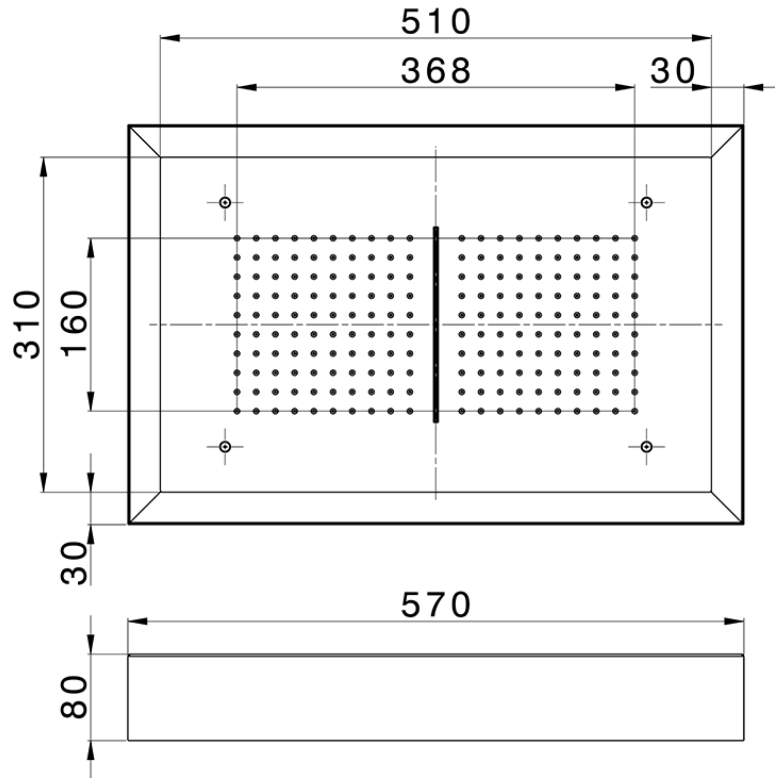

570x370 mm Chromotherapy Ceiling showerhead ZEN_ZS1C0225

ZS1C0225

<https://en.huberitalia.com/570x370-mm-chromotherapy-ceiling-showerhead-zen-zs1c0225>

2024-11-15