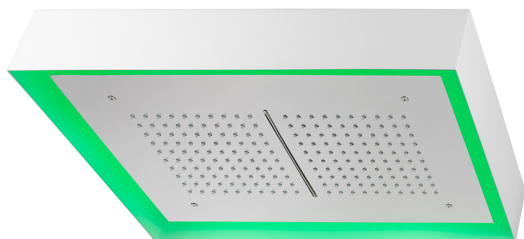

570x370 mm Chromotherapy Ceiling showerhead ZEN_ZS1C0225

MODEL **ZS1C0225**

570x370 mm Chromotherapy Ceiling showerhead, with white cover, rain, waterfall and chromotherapy functions, built-in control included, Stainless Steel AISI 304

AVAILABLE FINISHINGS

- **40** 40 Matt Black
- **4Q** 4Q Matt White
- **D1** D1 Brushed Inox
- **D2** D2 Polished Inox

CHARACTERISTICS

2024-11-15