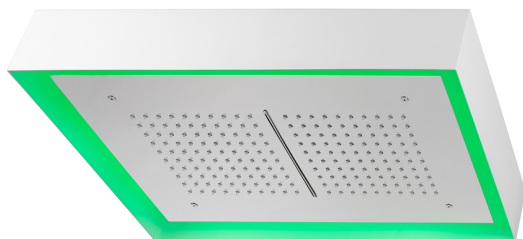

570x370 mm Chromotherapy Ceiling showerhead ZEN_ZS1C0225

MODEL **ZS1C0225**

570x370 mm Chromotherapy Ceiling showerhead, with white cover, rain, waterfall and chromotherapy functions, built-in control included, Stainless Steel AISI 304

AVAILABLE FINISHINGS

- **40** 40 Matt Black
- **4Q** 4Q Matt White
- **D1** D1 Brushed Inox
- **D2** D2 Polished Inox

CHARACTERISTICS

2024-11-15