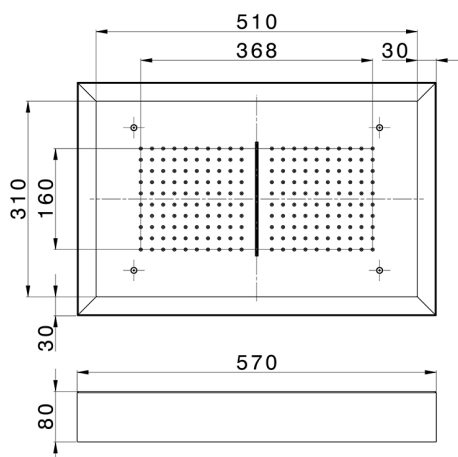

570x370 mm Chromotherapy Ceiling showerhead ZEN_ZS1C0225

MODEL **ZS1C0225**

570x370 mm Chromotherapy Ceiling showerhead, with white cover, rain, waterfall and chromotherapy functions, built-in control included, Stainless Steel AISI 304

AVAILABLE FINISHINGS

- **40** 40 Matt Black
- **4Q** 4Q Matt White
- **D1** D1 Brushed Inox
- **D2** D2 Polished Inox

CHARACTERISTICS

2024-11-15