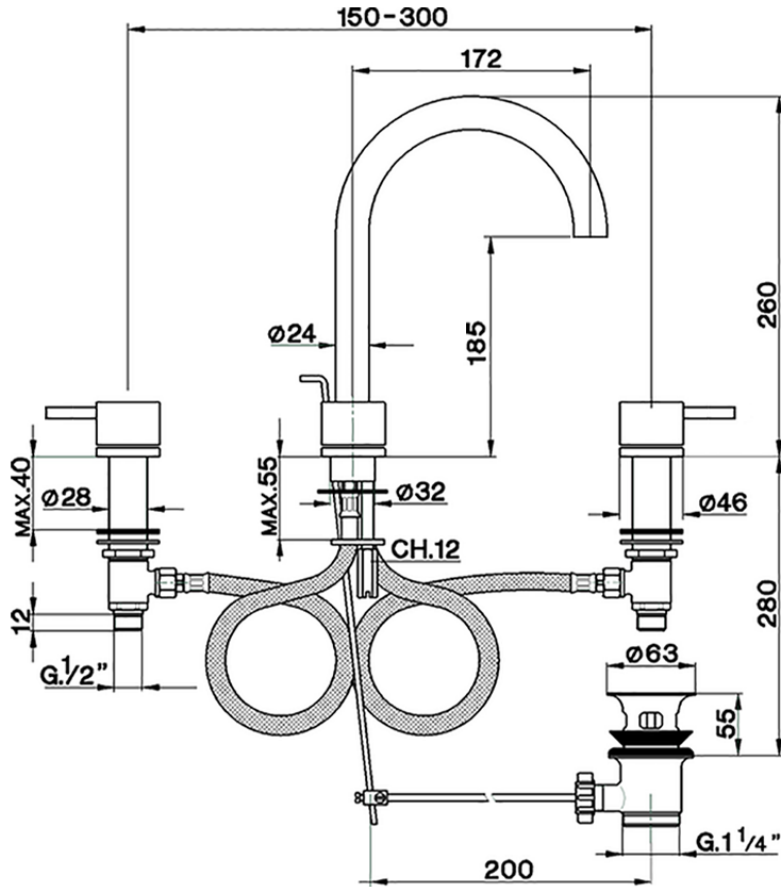

Washbasin 3-holes mixer NUOVA KIRUNA_K2001060

K2001060

<https://en.huberitalia.com/washbasin-3-holes-mixer-nuova-kiruna-k2001060>

2024-11-15