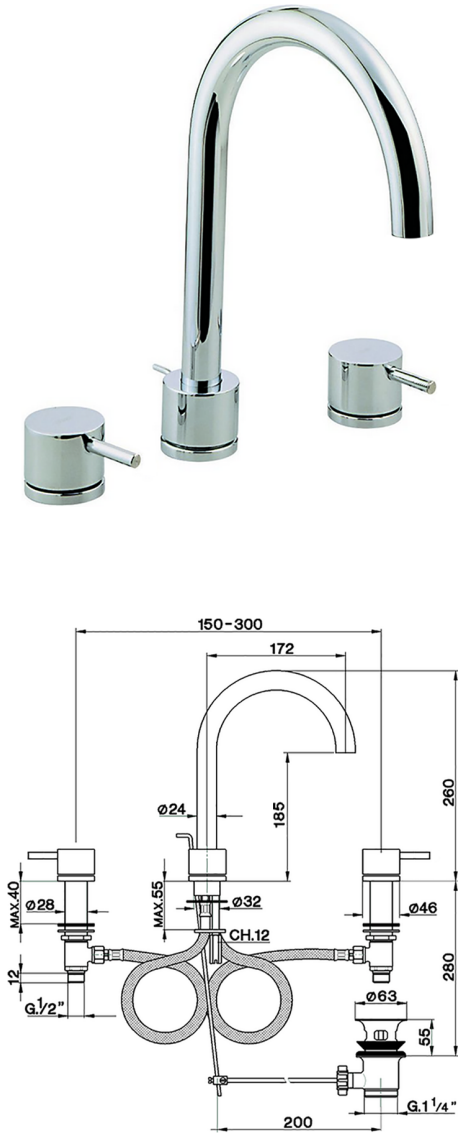

Washbasin 3-holes mixer NUOVA KIRUNA_K2001060

MODEL **K2001060**

3-Hole basin mixer set, with 1 1/4" automatic pop-up waste

AVAILABLE FINISHINGS

-  **21** 21 Chrome
-  **26** 26 Old Copper
-  **2F** 2F Brushed Nickel
-  **2W** 2W Brushed Gold
-  **40** 40 Matt Black
-  **4Q** 4Q Matt White