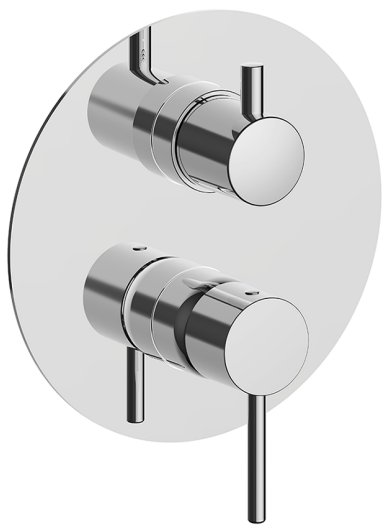

## Exposed part for Single Lever One Box Valve M32\_MT0BM030

MODEL **MT0BM030**

Exposed part for Single Lever One Box Valve, with 2-3 outlet diverter, Minimum depth of installation: 67 mm, without concealed part, for items ZB00B030-ZB00B031

### CHARACTERISTICS

Cartridge Spare Parts **ZZ97179000**  
 Installation **Concealed**  
 Required concealed parts **ZB00B031**  
**ZB00B030**

## One Box Universal Concealed Part ONE BOX\_ZB00B031

MODEL **ZB00B031**

One Box Universal Concealed Part, for 1 or 2 or 3 outlet thermostatic or single lever, without trim kit, with noise reducers, with sealing gasket