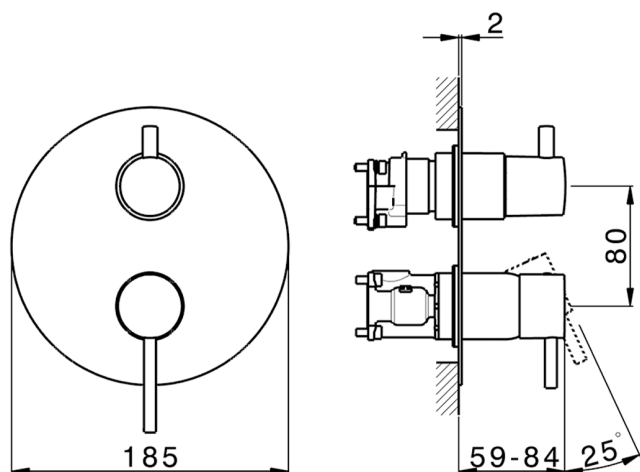

Exposed part for Single Lever One Box Valve M32_MT0BM030

MODEL **MT0BM030**

Exposed part for Single Lever One Box Valve, with 2-3 outlet diverter, Minimum depth of installation: 67 mm, without concealed part, for items ZB00B030-ZB00B031

AVAILABLE FINISHINGS

-  **21** 21 Chrome
-  **26** 26 Old Copper
-  **2F** 2F Brushed Nickel
-  **2W** 2W Brushed Gold
-  **40** 40 Matt Black
-  **4Q** 4Q Matt White

CHARACTERISTICS

Cartridge Spare Parts **ZZ97179000**
 Installation **Concealed**
 Required concealed parts **ZB00B031**
ZB00B030

One Box Universal Concealed Part ONE BOX_ZB00B031

MODEL **ZB00B031**

One Box Universal Concealed Part, for 1 or 2 or 3 outlet thermostatic or single lever, without trim kit, with noise reducers, with sealing gasket