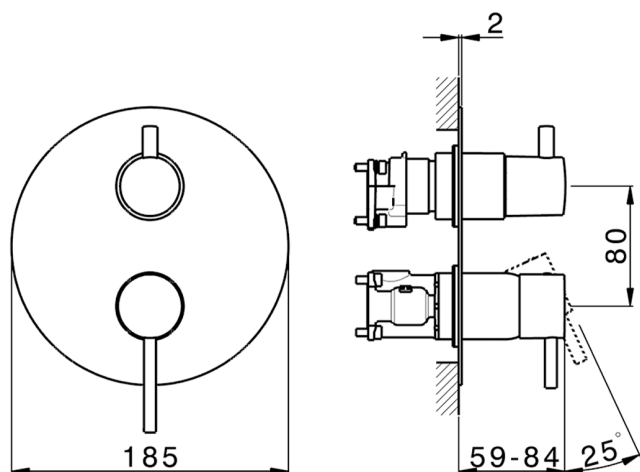

## Exposed part for Single Lever One Box Valve M32\_MT0BM030

MODEL **MT0BM030**

Exposed part for Single Lever One Box Valve, with 2-3 outlet diverter, Minimum depth of installation: 67 mm, without concealed part, for items ZB00B030-ZB00B031