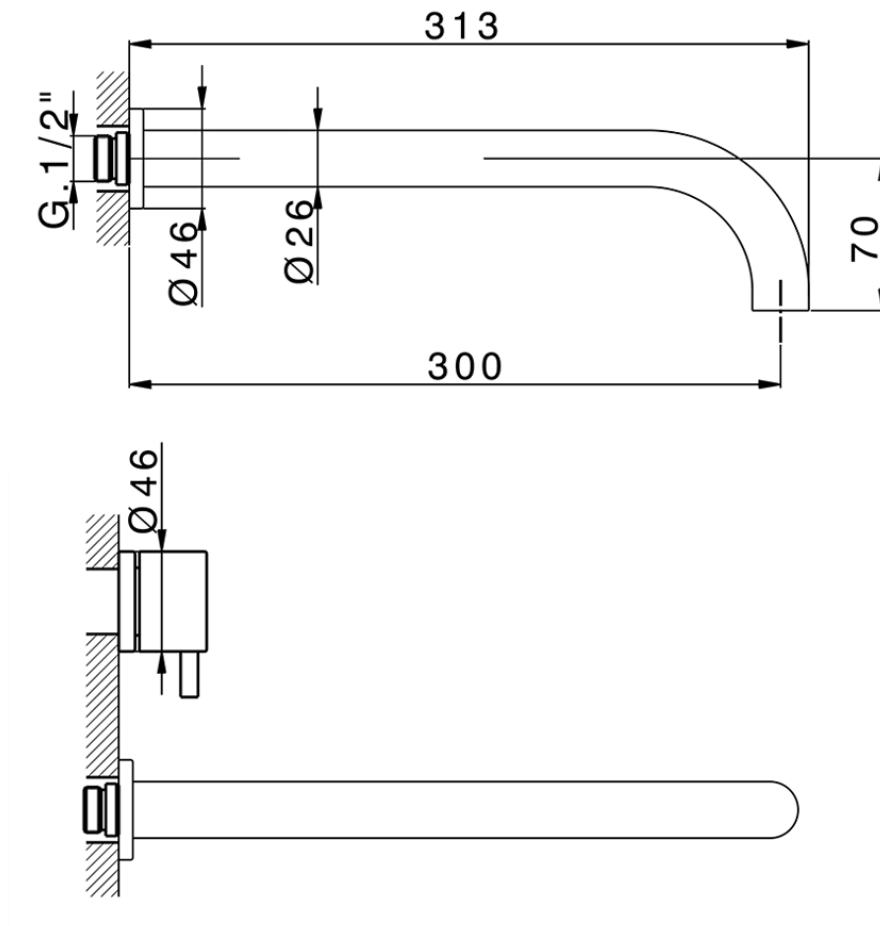

## Exposed part for concealed washbasin mixer NUOVA KIRUNA\_K2013512

K2013512

<https://en.huberitalia.com/exposed-part-for-concealed-washbasin-mixer-nuova-kiruna-k2013512>

ZB033511

<https://en.huberitalia.com/concealed-washbasin-mixer-concealed-zb033511>