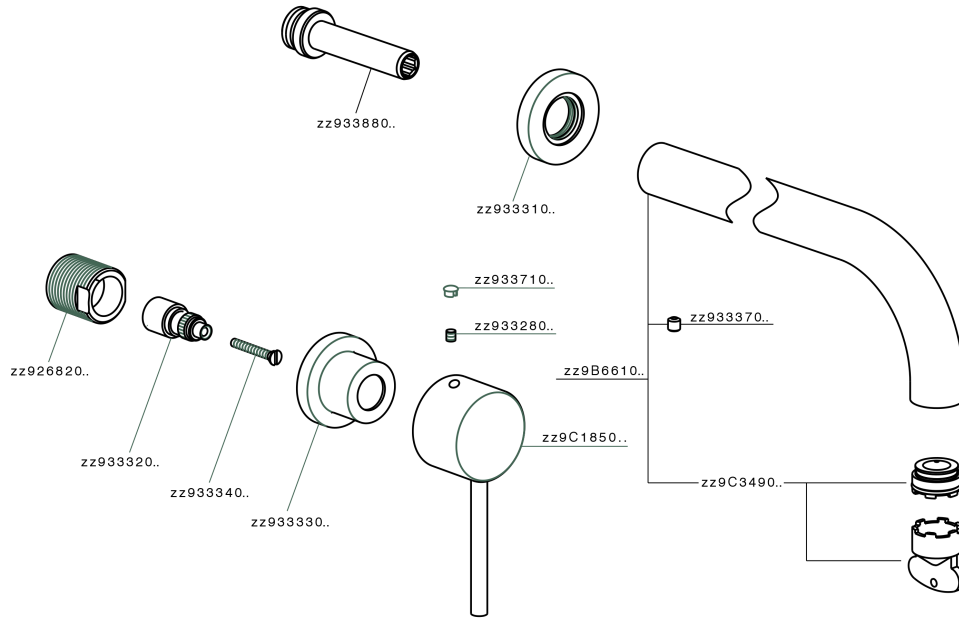

Exposed part for concealed washbasin mixer NUOVA KIRUNA_K2013512

K2013512

<https://en.huberitalia.com/exposed-part-for-concealed-washbasin-mixer-nuova-kiruna-k2013512>

Concealed washbasin mixer CONCEALED_ZB033511

ZB033511

<https://en.huberitalia.com/concealed-washbasin-mixer-concealed-zb033511>

2025-01-05