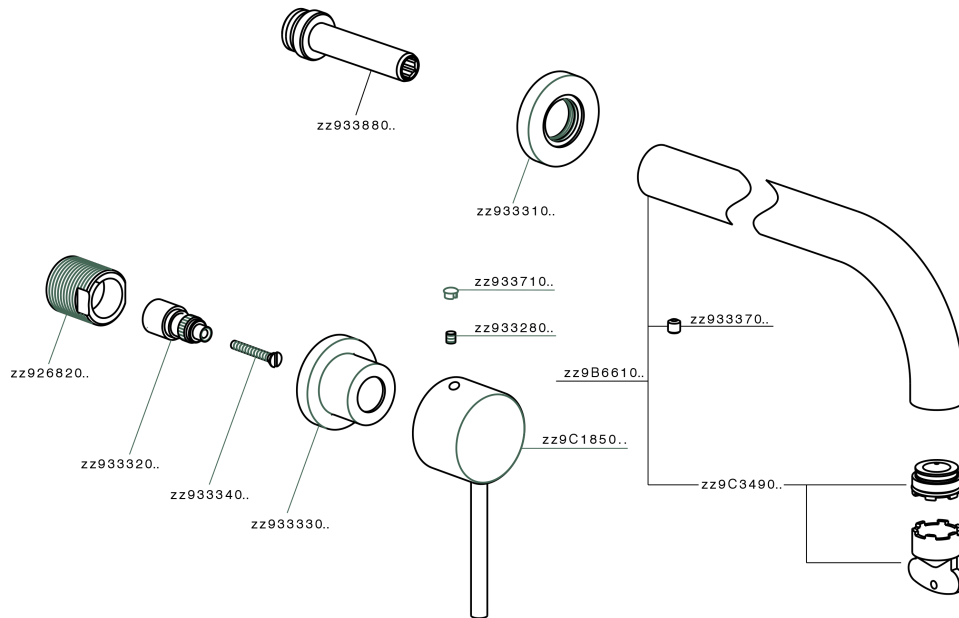

## Exposed part for concealed washbasin mixer NUOVA KIRUNA\_K2013512

MODEL **K2013512**

Exposed part for concealed washbasin mixer, without concealed part, spout L.300 mm, for items ZB033511

### CHARACTERISTICS

Installation **Concealed**  
 Required concealed parts **ZB033511**

## Exposed part for concealed washbasin mixer NUOVA KIRUNA\_K2013512

K2013512

<https://en.huberitalia.com/exposed-part-for-concealed-washbasin-mixer-nuova-kiruna-k2013512>

**Concealed washbasin mixer CONCEALED\_ZB033511**

MODEL **ZB033511**

Concealed washbasin mixer, right headvalve - left headvalve

AVAILABLE FINISHINGS

 **04** 04 Without finishing

CHARACTERISTICS

Installation	<b>Concealed</b>
Concealed	<b>1</b>

2025-01-05