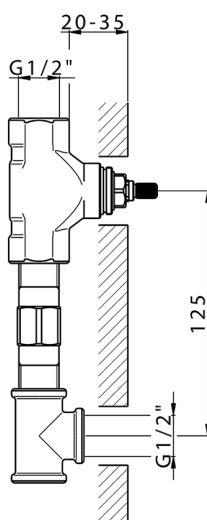

## Exposed part for concealed washbasin mixer NUOVA KIRUNA\_K2013512

MODEL **K2013512**

Exposed part for concealed washbasin mixer, without concealed part, spout L.300 mm, for items ZB033511

## Exposed part for concealed washbasin mixer NUOVA KIRUNA\_K2013512

K2013512

<https://en.huberitalia.com/exposed-part-for-concealed-washbasin-mixer-nuova-kiruna-k2013512>

**Concealed washbasin mixer CONCEALED\_ZB033511**

MODEL **ZB033511**

Concealed washbasin mixer, right headvalve - left headvalve

AVAILABLE FINISHINGS

 **04** 04 Without finishing

CHARACTERISTICS

Installation	<b>Concealed</b>
Concealed	<b>1</b>

2025-01-05