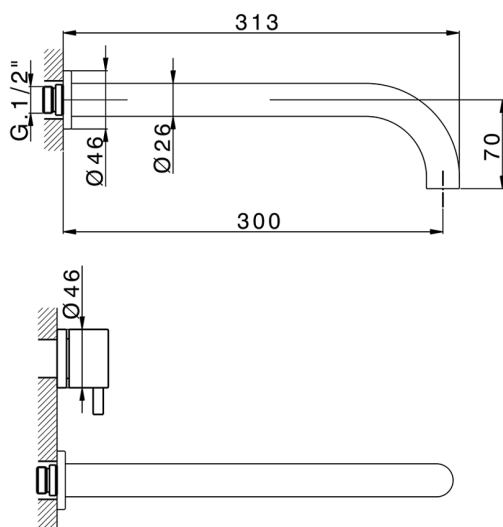

Exposed part for concealed washbasin mixer NUOVA KIRUNA_K2013512

MODEL **K2013512**

Exposed part for concealed washbasin mixer, without concealed part, spout L.300 mm, for items ZB033511

AVAILABLE FINISHINGS

- **21** 21 Chrome
- **26** 26 Old Copper
- **2F** 2F Brushed Nickel
- **2W** 2W Brushed Gold
- **40** 40 Matt Black
- **4Q** 4Q Matt White

CHARACTERISTICS

Installation **Concealed**
Required concealed parts **ZB033511**