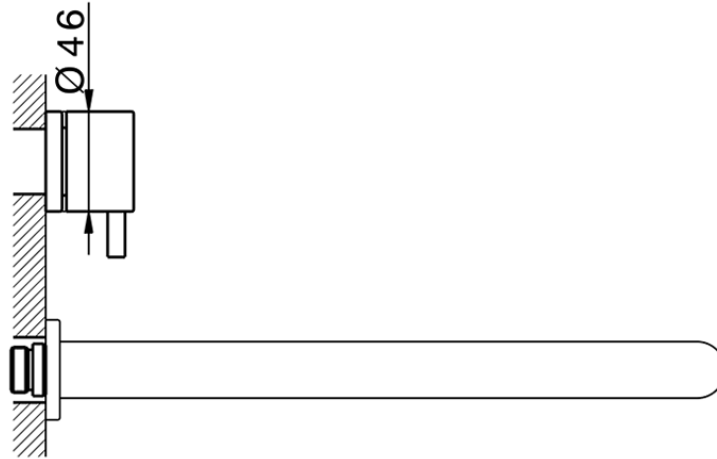

Exposed part for concealed washbasin mixer NUOVA KIRUNA_K2013512

K2013512

<https://en.huberitalia.com/exposed-part-for-concealed-washbasin-mixer-nuova-kiruna-k2013512>

ZB033511

<https://en.huberitalia.com/concealed-washbasin-mixer-concealed-zb033511>