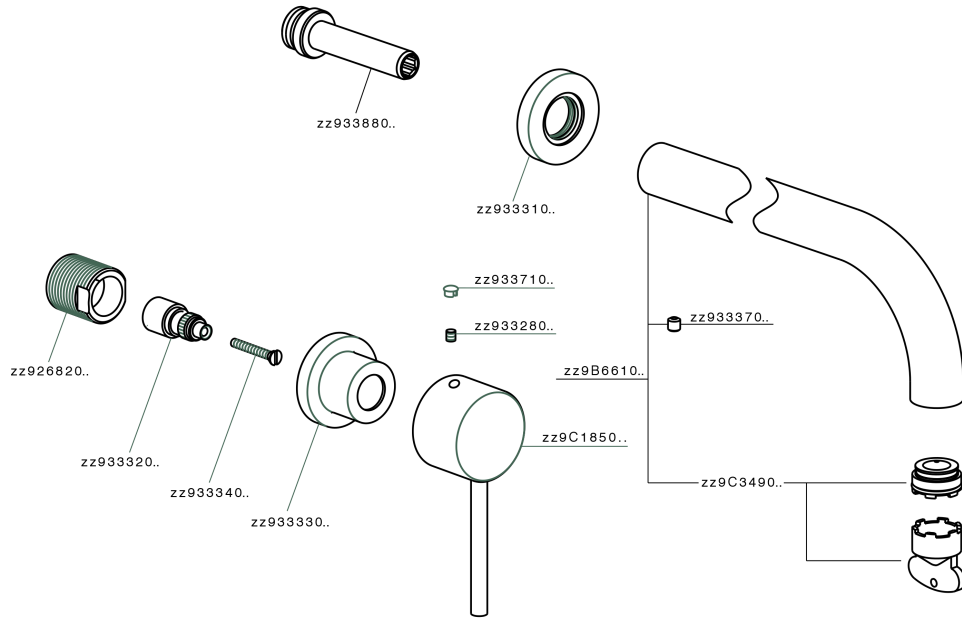

Exposed part for concealed washbasin mixer NUOVA KIRUNA_K2013512

K2013512

<https://en.huberitalia.com/exposed-part-for-concealed-washbasin-mixer-nuova-kiruna-k2013512>

Concealed washbasin mixer CONCEALED_ZB033511

ZB033511

<https://en.huberitalia.com/concealed-washbasin-mixer-concealed-zb033511>

2025-01-02