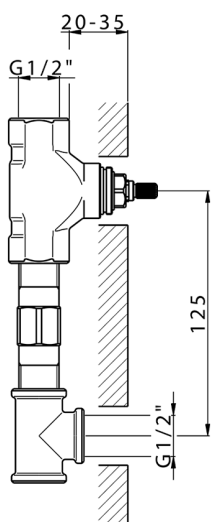

## Exposed part for concealed washbasin mixer NUOVA KIRUNA\_K2013512

MODEL **K2013512**

Exposed part for concealed washbasin mixer, without concealed part, spout L.300 mm, for items ZB033511

## Exposed part for concealed washbasin mixer NUOVA KIRUNA\_K2013512

K2013512

<https://en.huberitalia.com/exposed-part-for-concealed-washbasin-mixer-nuova-kiruna-k2013512>

**Concealed washbasin mixer CONCEALED\_ZB033511**

MODEL **ZB033511**

Concealed washbasin mixer, right headvalve - left headvalve

AVAILABLE FINISHINGS

 **04** 04 Without finishing

CHARACTERISTICS

Installation	<b>Concealed</b>
Concealed	<b>1</b>

2025-01-02