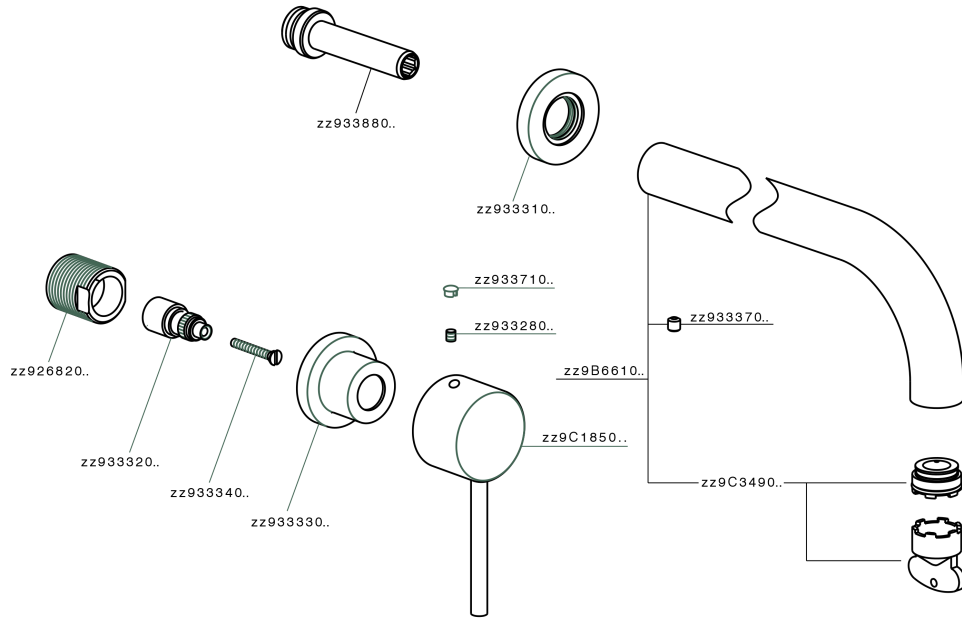

## Exposed part for concealed washbasin mixer NUOVA KIRUNA\_K2013512

MODEL **K2013512**

Exposed part for concealed washbasin mixer, without concealed part, spout L.300 mm, for items ZB033511

### CHARACTERISTICS

Installation **Concealed**  
 Required concealed parts **ZB033511**

## Exposed part for concealed washbasin mixer NUOVA KIRUNA\_K2013512

K2013512

<https://en.huberitalia.com/exposed-part-for-concealed-washbasin-mixer-nuova-kiruna-k2013512>

**Concealed washbasin mixer CONCEALED\_ZB033511**

MODEL **ZB033511**

Concealed washbasin mixer, right headvalve - left headvalve

AVAILABLE FINISHINGS

 **04** 04 Without finishing

CHARACTERISTICS

Installation	<b>Concealed</b>
Concealed	<b>1</b>

2025-01-02