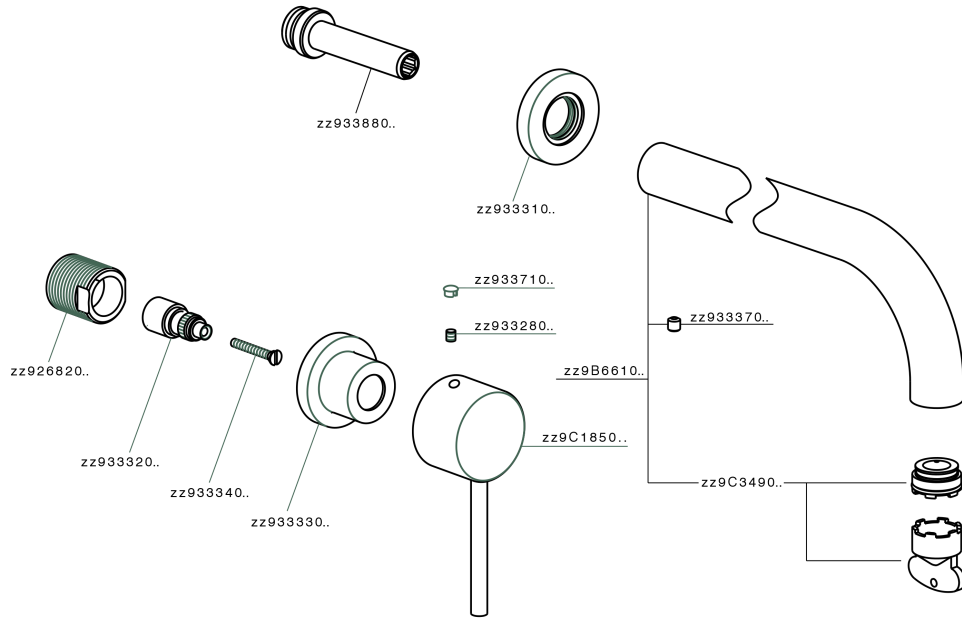

## Exposed part for concealed washbasin mixer NUOVA KIRUNA\_K2013512

K2013512

<https://en.huberitalia.com/exposed-part-for-concealed-washbasin-mixer-nuova-kiruna-k2013512>

## Concealed washbasin mixer CONCEALED\_ZB033511

ZB033511

<https://en.huberitalia.com/concealed-washbasin-mixer-concealed-zb033511>

2025-01-05