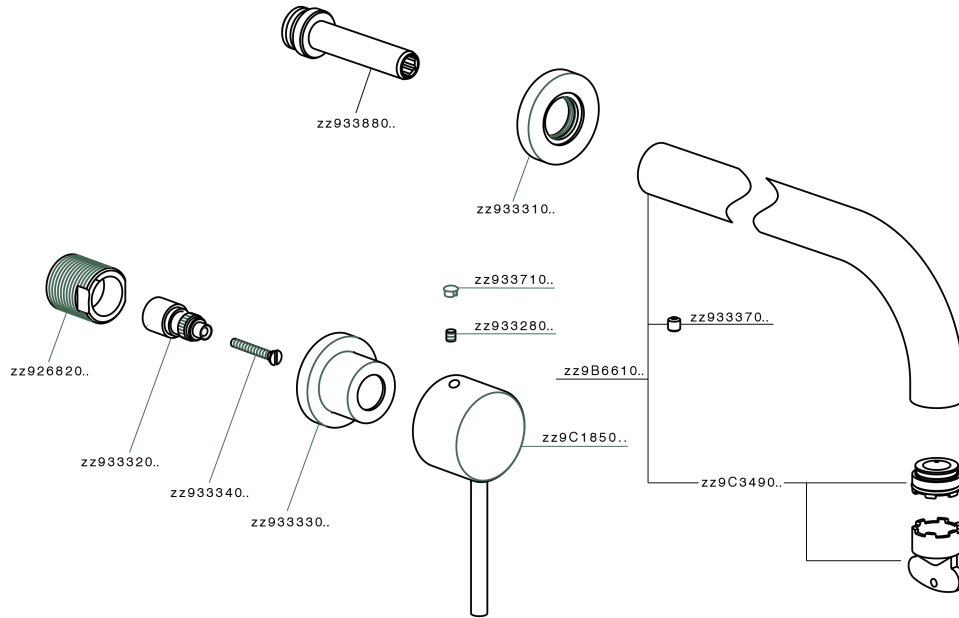

Exposed part for concealed washbasin mixer NUOVA KIRUNA_K2013512

MODEL **K2013512**

Exposed part for concealed washbasin mixer, without concealed part, spout L.300 mm, for items ZB033511

AVAILABLE FINISHINGS

-  **21** 21 Chrome
-  **26** 26 Old Copper
-  **2F** 2F Brushed Nickel
-  **2W** 2W Brushed Gold
-  **40** 40 Matt Black
-  **4Q** 4Q Matt White

CHARACTERISTICS

Installation **Concealed**
 Required concealed parts **ZB033511**

Exposed part for concealed washbasin mixer NUOVA KIRUNA_K2013512

K2013512

<https://en.huberitalia.com/exposed-part-for-concealed-washbasin-mixer-nuova-kiruna-k2013512>

Concealed washbasin mixer CONCEALED_ZB033511

MODEL **ZB033511**

Concealed washbasin mixer, right headvalve - left headvalve

AVAILABLE FINISHINGS

04 04 Without finishing

CHARACTERISTICS

Installation	Concealed
Concealed	1

2025-01-05