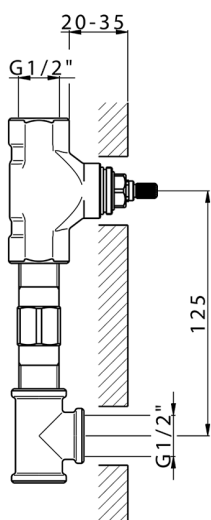

Exposed part for concealed washbasin mixer NUOVA KIRUNA_K2013512

MODEL **K2013512**

Exposed part for concealed washbasin mixer, without concealed part, spout L.300 mm, for items ZB033511

AVAILABLE FINISHINGS

-  **21** 21 Chrome
-  **26** 26 Old Copper
-  **2F** 2F Brushed Nickel
-  **2W** 2W Brushed Gold
-  **40** 40 Matt Black
-  **4Q** 4Q Matt White

CHARACTERISTICS

Installation **Concealed**
 Required concealed parts **ZB033511**

Exposed part for concealed washbasin mixer NUOVA KIRUNA_K2013512

K2013512

<https://en.huberitalia.com/exposed-part-for-concealed-washbasin-mixer-nuova-kiruna-k2013512>

Concealed washbasin mixer CONCEALED_ZB033511

MODEL **ZB033511**

Concealed washbasin mixer, right headvalve - left headvalve

AVAILABLE FINISHINGS

04 04 Without finishing

CHARACTERISTICS

Installation	Concealed
Concealed	1

2025-01-05