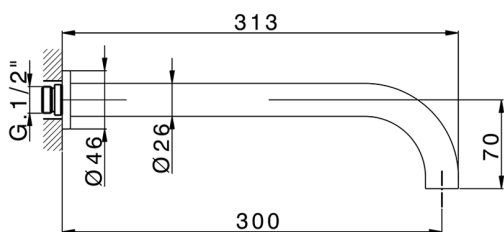

Exposed part for concealed washbasin mixer NUOVA KIRUNA_K2013512

MODEL **K2013512**

Exposed part for concealed washbasin mixer, without concealed part, spout L.300 mm, for items ZB033511

AVAILABLE FINISHINGS

-  **21** 21 Chrome
-  **26** 26 Old Copper
-  **2F** 2F Brushed Nickel
-  **2W** 2W Brushed Gold
-  **40** 40 Matt Black
-  **4Q** 4Q Matt White

CHARACTERISTICS

Installation **Concealed**
 Required concealed parts **ZB033511**

MODEL **ZB033511**

Concealed washbasin mixer, right headvalve - left headvalve

AVAILABLE FINISHINGS

04 04 Without finishing

CHARACTERISTICS

Installation	Concealed
Concealed	1

2025-01-05