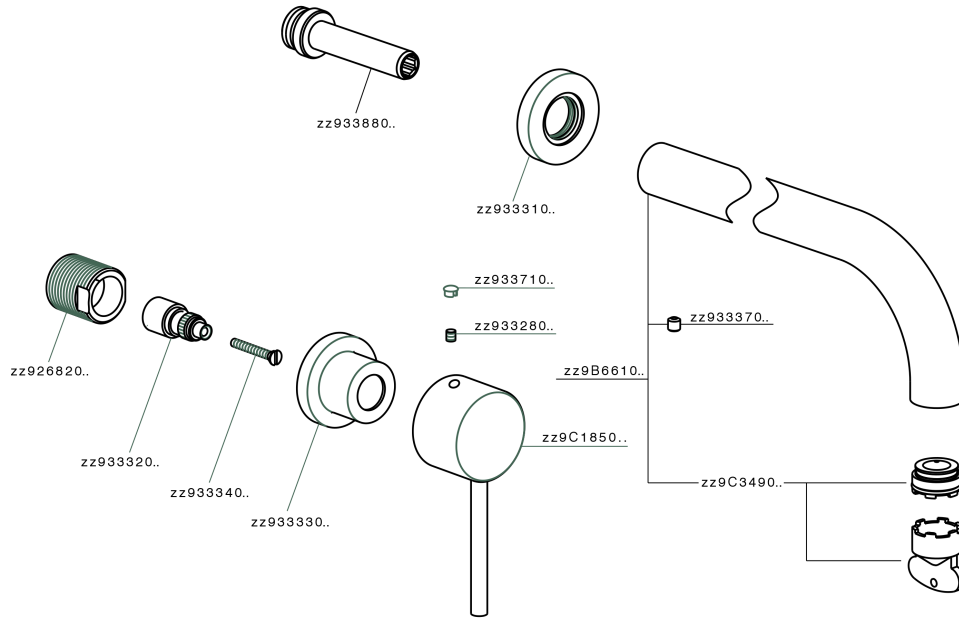

## Exposed part for concealed washbasin mixer NUOVA KIRUNA\_K2013512

K2013512

<https://en.huberitalia.com/exposed-part-for-concealed-washbasin-mixer-nuova-kiruna-k2013512>

## Concealed washbasin mixer CONCEALED\_ZB033511

ZB033511

<https://en.huberitalia.com/concealed-washbasin-mixer-concealed-zb033511>

2025-01-05