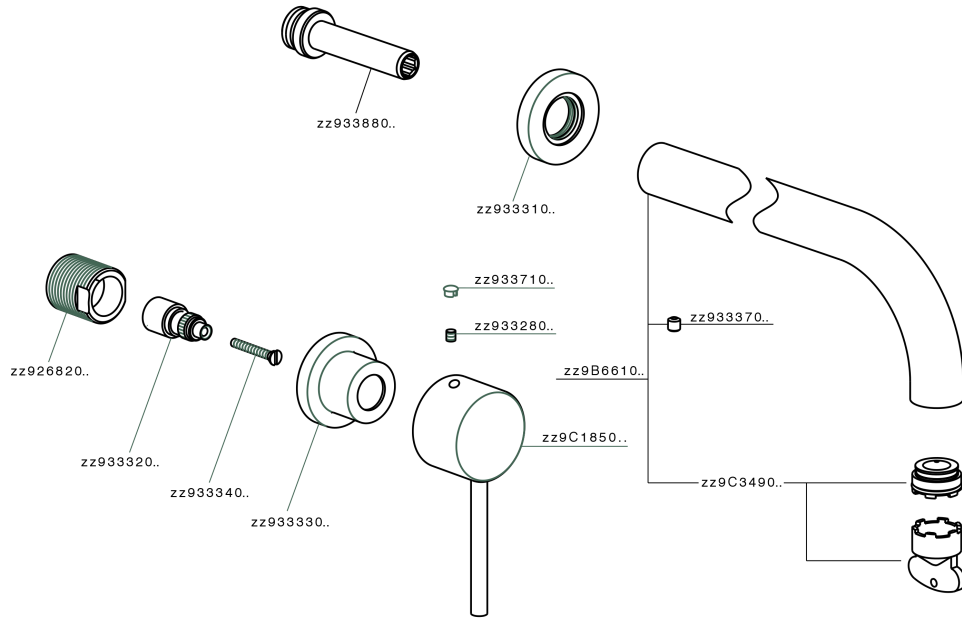

Exposed part for concealed washbasin mixer NUOVA KIRUNA_K2013512

K2013512

<https://en.huberitalia.com/exposed-part-for-concealed-washbasin-mixer-nuova-kiruna-k2013512>

Concealed washbasin mixer CONCEALED_ZB033511

ZB033511

<https://en.huberitalia.com/concealed-washbasin-mixer-concealed-zb033511>

2025-01-05