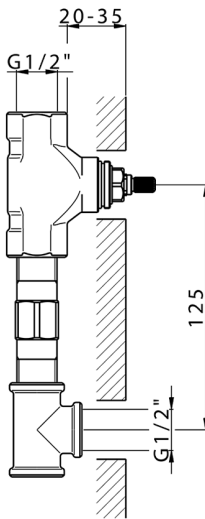

Exposed part for concealed washbasin mixer NUOVA KIRUNA_K2013512

MODEL **K2013512**

Exposed part for concealed washbasin mixer, without concealed part, spout L.300 mm, for items ZB033511

AVAILABLE FINISHINGS

-  **21** 21 Chrome
-  **26** 26 Old Copper
-  **2F** 2F Brushed Nickel
-  **2W** 2W Brushed Gold
-  **40** 40 Matt Black
-  **4Q** 4Q Matt White

CHARACTERISTICS

Installation **Concealed**
 Required concealed parts **ZB033511**

Exposed part for concealed washbasin mixer NUOVA KIRUNA_K2013512

K2013512

<https://en.huberitalia.com/exposed-part-for-concealed-washbasin-mixer-nuova-kiruna-k2013512>

Concealed washbasin mixer CONCEALED_ZB033511

MODEL **ZB033511**

Concealed washbasin mixer, right headvalve - left headvalve

AVAILABLE FINISHINGS

 **04** 04 Without finishing

CHARACTERISTICS

Installation	Concealed
Concealed	1

2025-01-05