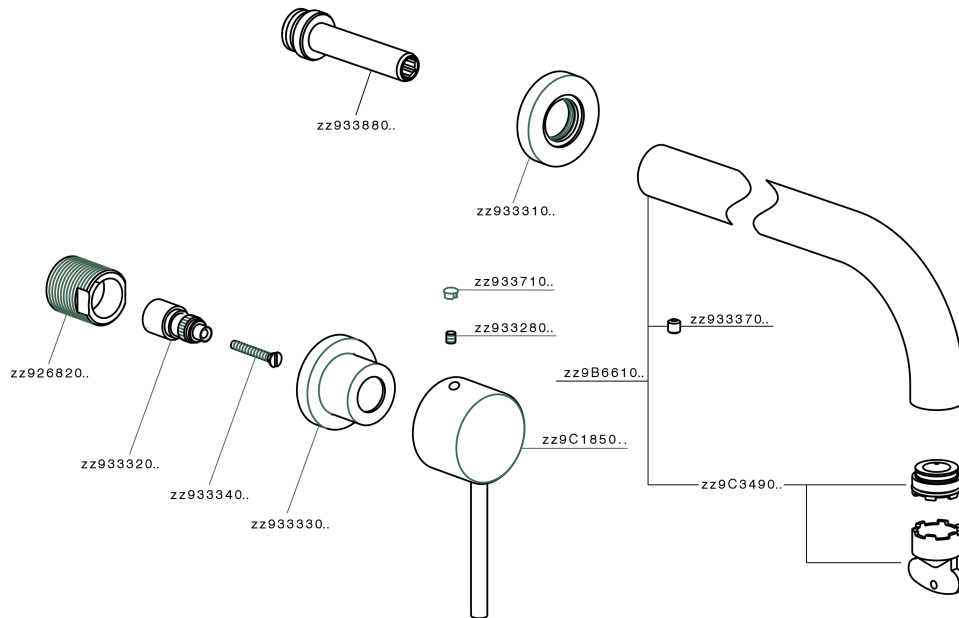

Exposed part for concealed washbasin mixer NUOVA KIRUNA_K2013512

MODEL **K2013512**

Exposed part for concealed washbasin mixer, without concealed part, spout L.300 mm, for items ZB033511

AVAILABLE FINISHINGS

-  **21** 21 Chrome
-  **26** 26 Old Copper
-  **2F** 2F Brushed Nickel
-  **2W** 2W Brushed Gold
-  **40** 40 Matt Black
-  **4Q** 4Q Matt White

CHARACTERISTICS

Installation **Concealed**
 Required concealed parts **ZB033511**

Exposed part for concealed washbasin mixer NUOVA KIRUNA_K2013512

K2013512

<https://en.huberitalia.com/exposed-part-for-concealed-washbasin-mixer-nuova-kiruna-k2013512>

Concealed washbasin mixer CONCEALED_ZB033511

MODEL **ZB033511**

Concealed washbasin mixer, right headvalve - left headvalve

AVAILABLE FINISHINGS

 **04** 04 Without finishing

CHARACTERISTICS

Installation	Concealed
Concealed	1

2025-01-05