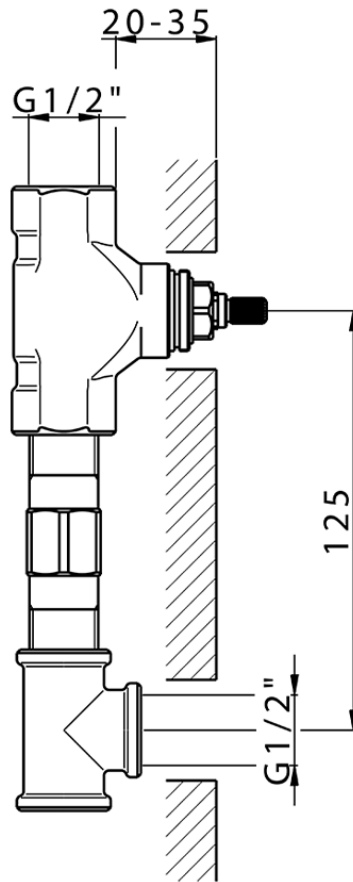

Exposed part for concealed washbasin mixer NUOVA KIRUNA_K2013512

K2013512

<https://en.huberitalia.com/exposed-part-for-concealed-washbasin-mixer-nuova-kiruna-k2013512>

ZB033511

<https://en.huberitalia.com/concealed-washbasin-mixer-concealed-zb033511>