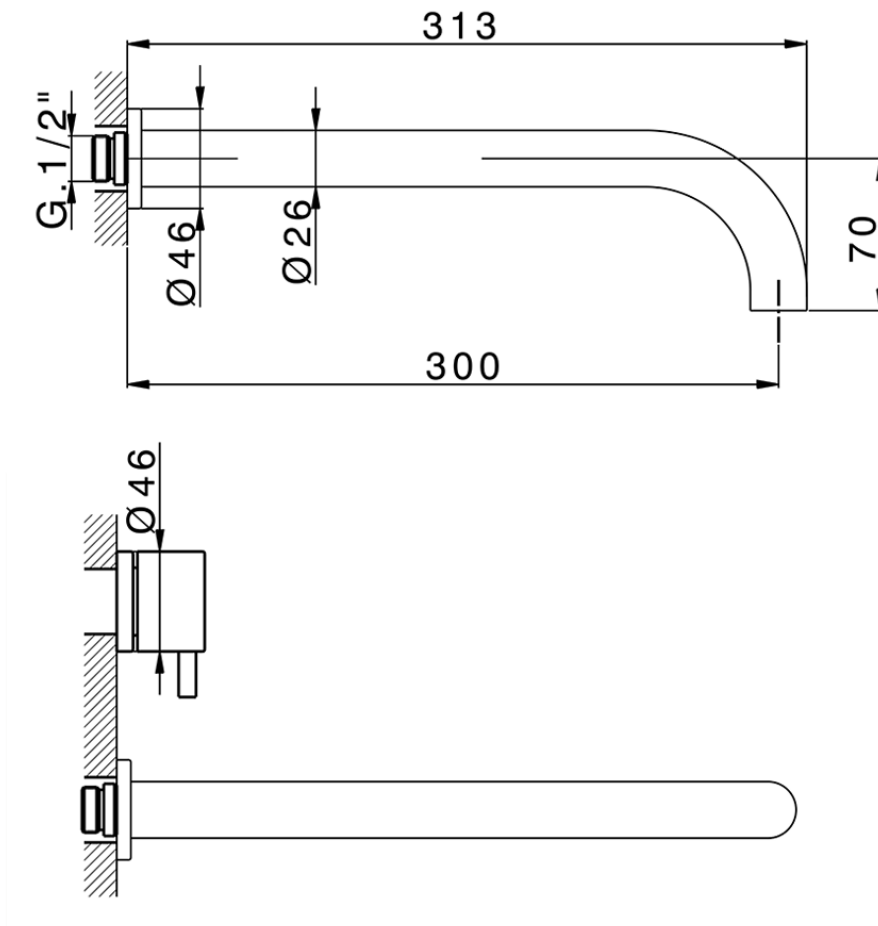

Exposed part for concealed washbasin mixer NUOVA KIRUNA_K2013512

K2013512

<https://en.huberitalia.com/exposed-part-for-concealed-washbasin-mixer-nuova-kiruna-k2013512>

ZB033511

<https://en.huberitalia.com/concealed-washbasin-mixer-concealed-zb033511>