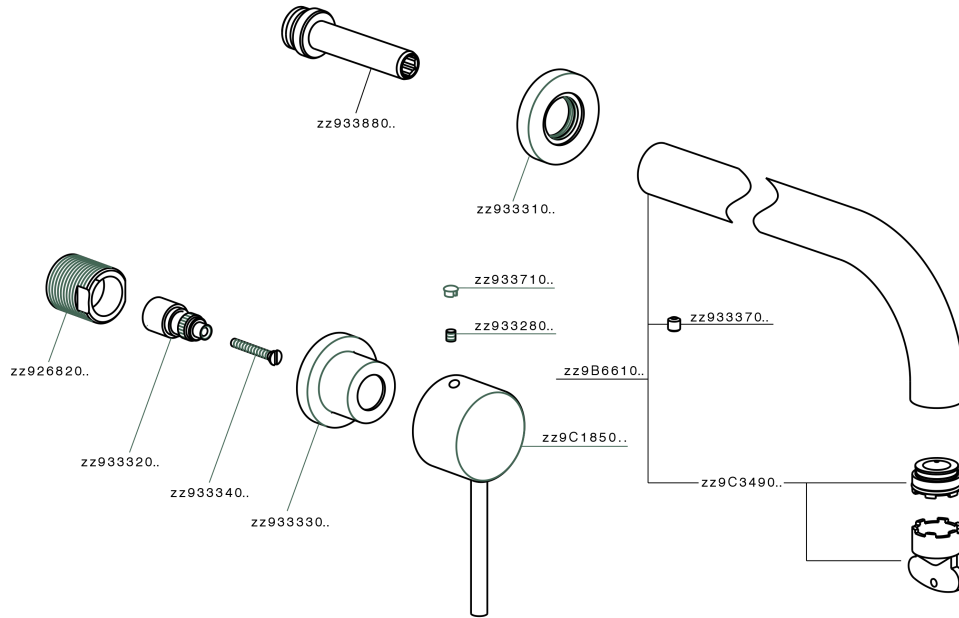

Exposed part for concealed washbasin mixer NUOVA KIRUNA_K2013512

MODEL **K2013512**

Exposed part for concealed washbasin mixer, without concealed part, spout L.300 mm, for items ZB033511

AVAILABLE FINISHINGS

-  **21** 21 Chrome
-  **26** 26 Old Copper
-  **2F** 2F Brushed Nickel
-  **2W** 2W Brushed Gold
-  **40** 40 Matt Black
-  **4Q** 4Q Matt White

CHARACTERISTICS

Installation **Concealed**
 Required concealed parts **ZB033511**

Exposed part for concealed washbasin mixer NUOVA KIRUNA_K2013512

K2013512

<https://en.huberitalia.com/exposed-part-for-concealed-washbasin-mixer-nuova-kiruna-k2013512>

Concealed washbasin mixer CONCEALED_ZB033511

MODEL **ZB033511**

Concealed washbasin mixer, right headvalve - left headvalve

AVAILABLE FINISHINGS

 **04** 04 Without finishing

CHARACTERISTICS

Installation	Concealed
Concealed	1

2025-01-05