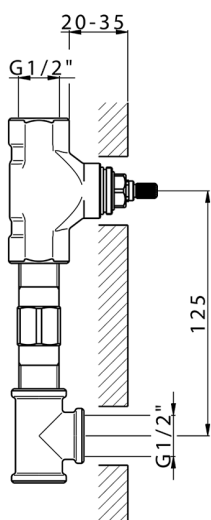

Exposed part for concealed washbasin mixer NUOVA KIRUNA_K2013512

MODEL **K2013512**

Exposed part for concealed washbasin mixer, without concealed part, spout L.300 mm, for items ZB033511

AVAILABLE FINISHINGS

-  **21** 21 Chrome
-  **26** 26 Old Copper
-  **2F** 2F Brushed Nickel
-  **2W** 2W Brushed Gold
-  **40** 40 Matt Black
-  **4Q** 4Q Matt White

CHARACTERISTICS

Installation **Concealed**
 Required concealed parts **ZB033511**

Exposed part for concealed washbasin mixer NUOVA KIRUNA_K2013512

K2013512

<https://en.huberitalia.com/exposed-part-for-concealed-washbasin-mixer-nuova-kiruna-k2013512>

Concealed washbasin mixer CONCEALED_ZB033511

MODEL **ZB033511**

Concealed washbasin mixer, right headvalve - left headvalve

AVAILABLE FINISHINGS

 **04** 04 Without finishing

CHARACTERISTICS

Installation	Concealed
Concealed	1

2025-01-05