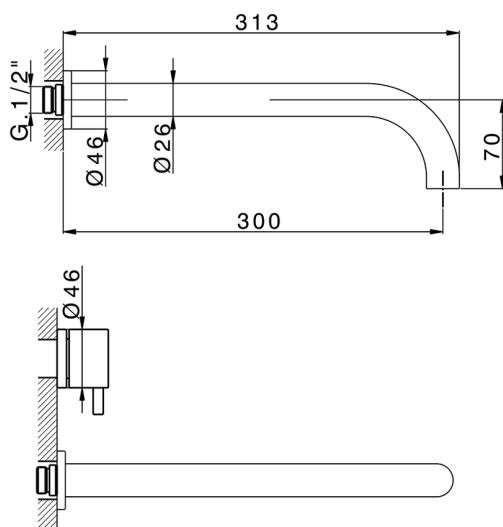

Exposed part for concealed washbasin mixer NUOVA KIRUNA_K2013512

MODEL **K2013512**

Exposed part for concealed washbasin mixer, without concealed part, spout L.300 mm, for items ZB033511

AVAILABLE FINISHINGS

-  **21** 21 Chrome
-  **26** 26 Old Copper
-  **2F** 2F Brushed Nickel
-  **2W** 2W Brushed Gold
-  **40** 40 Matt Black
-  **4Q** 4Q Matt White

CHARACTERISTICS

Installation **Concealed**
 Required concealed parts **ZB033511**

Exposed part for concealed washbasin mixer NUOVA KIRUNA_K2013512

K2013512

<https://en.huberitalia.com/exposed-part-for-concealed-washbasin-mixer-nuova-kiruna-k2013512>

Concealed washbasin mixer CONCEALED_ZB033511

MODEL **ZB033511**

Concealed washbasin mixer, right headvalve - left headvalve

AVAILABLE FINISHINGS

 **04** 04 Without finishing

CHARACTERISTICS

Installation	Concealed
Concealed	1

2025-01-05