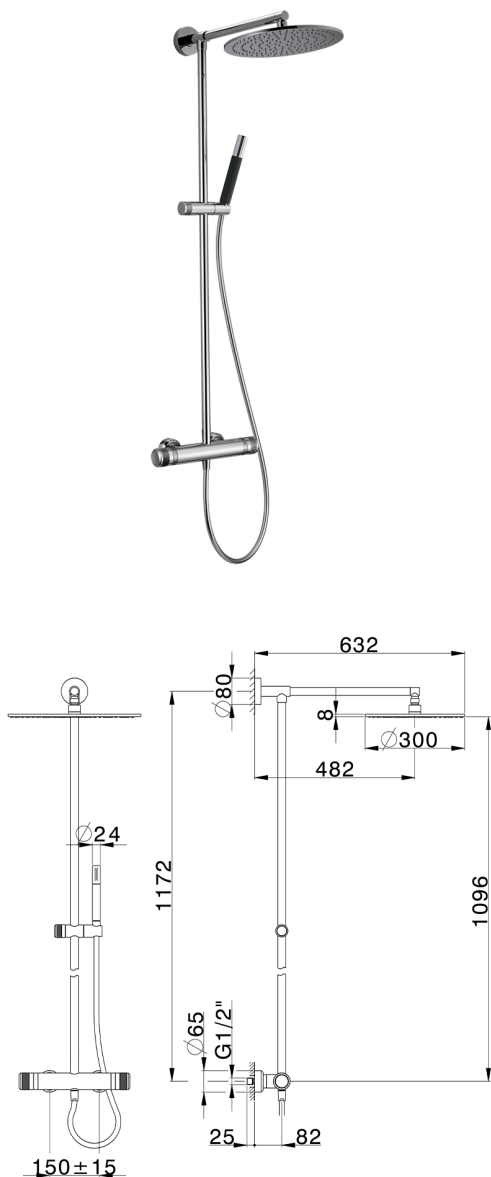

## 2-function Thermostatic shower set COLUMNS\_CRC78040

MODEL **CRC78040**

2-function Thermostatic shower set, 2-outlet devia stop, not adjustable column, sliding handshower holder, Brass D.24mm minimalistic one spray handshower, D.300 mm 8 mm Brass thick round showerhead, 150 cm SUPREME smooth flexible hose

### AVAILABLE FINISHINGS

-  **21** 21 Chrome
-  **2F** 2F Brushed Nickel
-  **2Q** 2Q Black Titanium

### CHARACTERISTICS

Cartridge Spare Parts **22.04A.AR - ZZ97279004**

**Argo 2 (long filter) Thermostatic Valve**

#### DeviaStop

The Huber Devia Stop technology allows to adjust the water flow and to direct it to the selected output point (overhead soaker, hand shower, etc).