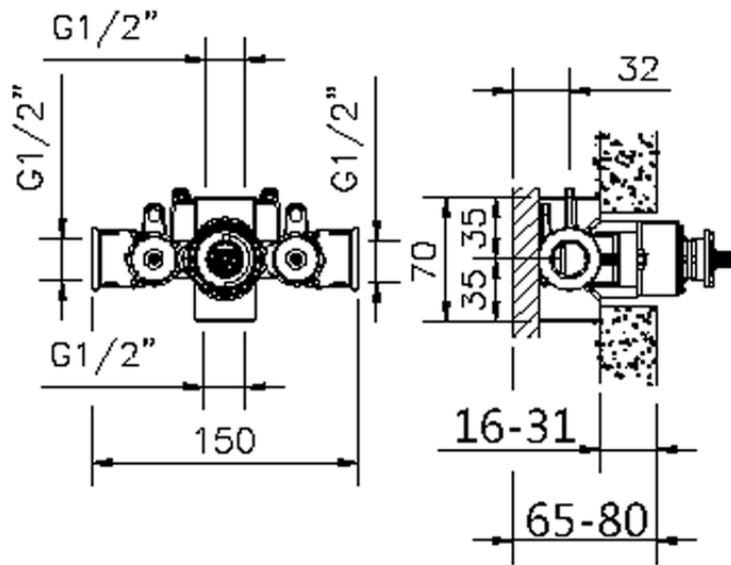

Exposed part for concealed thermo shower valve THERMO_CS007200

CS007200

<https://en.huberitalia.com/exposed-part-for-concealed-thermo-shower-valve-thermo-cs007200>

Piastra/Plate/Plaque/Platte/Placa

2-3mm: XX 25-40 YY 76-91

10mm: XX 16-31 YY 65-80

ZB007221

<https://en.huberitalia.com/3-4-concealed-thermostatic-shower-valve-concealed-zb007221>

ZB007201

<https://en.huberitalia.com/1-2-concealed-thermostatic-shower-valve-concealed-zb007201>