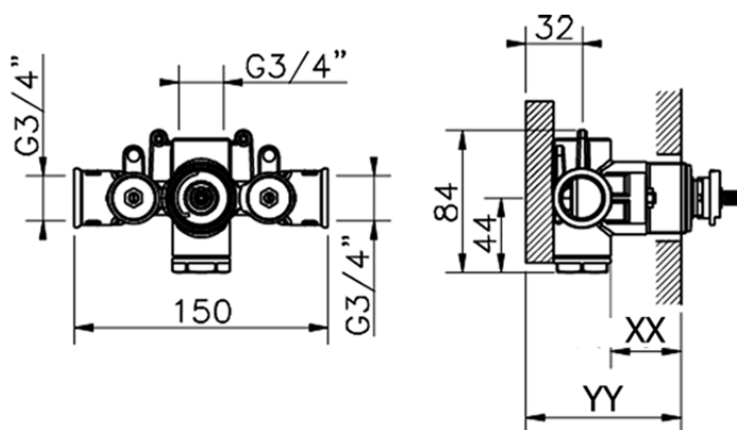

Exposed part for concealed thermo shower valve THERMO_CS007200

CS007200

<https://en.huberitalia.com/exposed-part-for-concealed-thermo-shower-valve-thermo-cs007200>

Piastra/Plate/Plaque/Platte/Placa

2-3mm: XX 25-40 YY 76-91

10mm: XX 16-31 YY 65-80

ZB007221

<https://en.huberitalia.com/3-4-concealed-thermostatic-shower-valve-concealed-zb007221>

ZB007201

<https://en.huberitalia.com/1-2-concealed-thermostatic-shower-valve-concealed-zb007201>