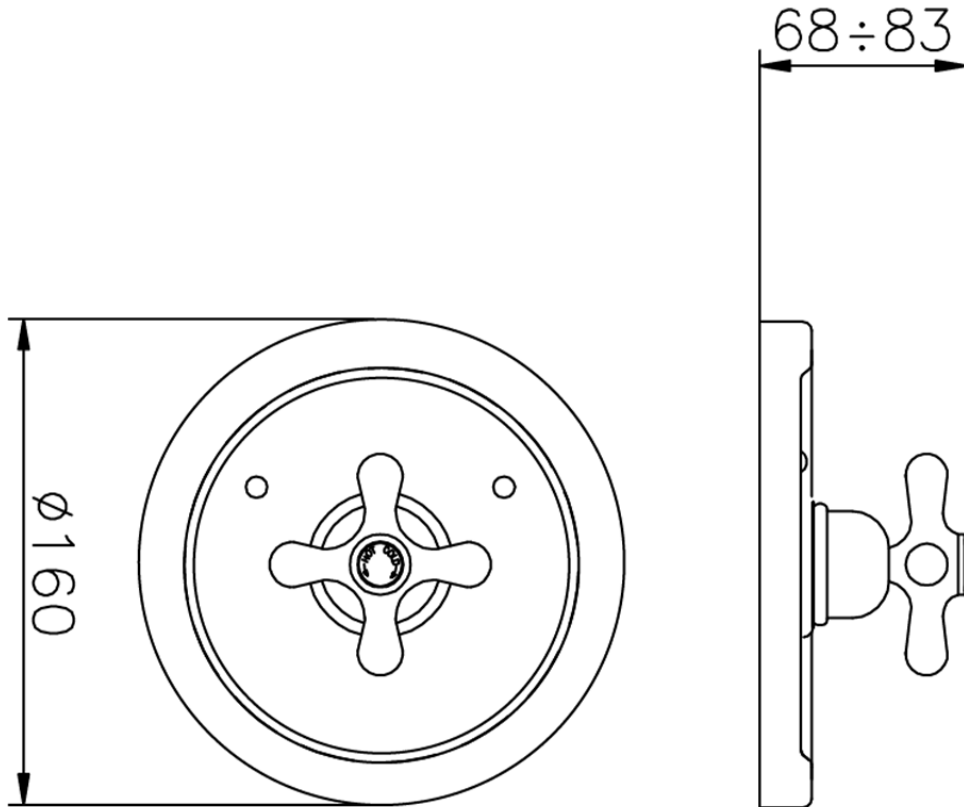

Exposed part for concealed thermo shower valve THERMO_CS007200

CS007200

<https://en.huberitalia.com/exposed-part-for-concealed-thermo-shower-valve-thermo-cs007200>

Piastra/Plate/Plaque/Platte/Placa

2-3mm: XX 25-40 YY 76-91

10mm: XX 16-31 YY 65-80

ZB007221

<https://en.huberitalia.com/3-4-concealed-thermostatic-shower-valve-concealed-zb007221>

ZB007201

<https://en.huberitalia.com/1-2-concealed-thermostatic-shower-valve-concealed-zb007201>