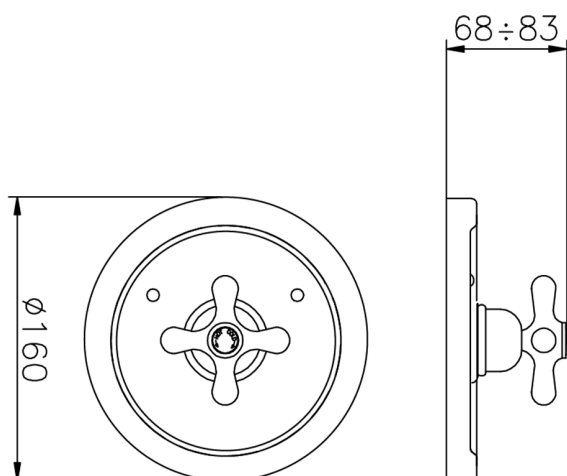

Exposed part for concealed thermo shower valve THERMO_CS007200

MODEL **CS007200**

Exposed part for concealed thermo shower valve, without stop valve, without concealed part, for items ZB007201-ZB007221

AVAILABLE FINISHINGS

- **21** 21 Chrome
- **27** 27 Old Bronze
- **2G** 2G Antique Gold
- **2W** 2W Brushed Gold

CHARACTERISTICS

Installation **Concealed**
Required concealed parts **ZB007221**
ZB007201

Thermostatic

The Huber thermostatic is your personal water manager, helping you to handle, control and save water and energy.