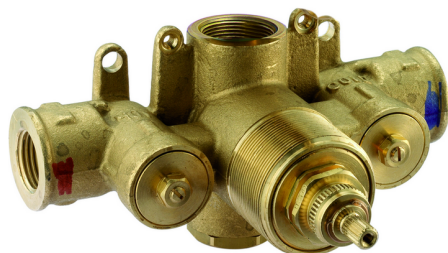

Exposed part for concealed thermo shower valve THERMO_CS007200

MODEL **CS007200**

Exposed part for concealed thermo shower valve, without stop valve, without concealed part, for items ZB007201-ZB007221

AVAILABLE FINISHINGS

3/4" Concealed thermostatic shower valve CONCEALED_ZB007221

MODEL **ZB007221**

3/4" Concealed thermostatic valve, without Stopvalve, without trim kit

AVAILABLE FINISHINGS

CHARACTERISTICS

Installation	Concealed
Cartridge Spare Parts	23.51A.HF
HF Thermostatic Valve	
Concealed	1

Piastra/Plate/Plaque/Platte/Placa
 2-3mm: XX 25-40 YY 76-91
 10mm: XX 16-31 YY 65-80

Thermostatic

The Huber thermostatic is your personal water manager, helping you to handle, control and save water and energy.

1/2" Concealed thermostatic shower valve CONCEALED_ZB007201

MODEL **ZB007201**

1/2" Concealed thermostatic shower valve, without Stopvalve, without trim kit

AVAILABLE FINISHINGS

 **04** 04 Without finishing