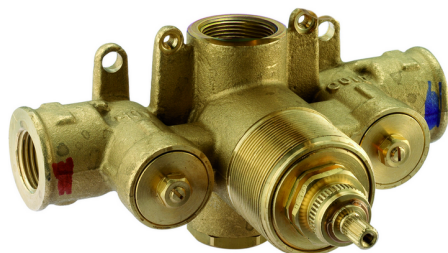

Exposed part for concealed thermo shower valve THERMO_CS007200

MODEL **CS007200**

Exposed part for concealed thermo shower valve, without stop valve, without concealed part, for items ZB007201-ZB007221

AVAILABLE FINISHINGS

-  **21** 21 Chrome
-  **27** 27 Old Bronze
-  **2G** 2G Antique Gold
-  **2W** 2W Brushed Gold

CHARACTERISTICS

Installation **Concealed**
 Required concealed parts **ZB007221**
ZB007201

Thermostatic

The Huber thermostatic is your personal water manager, helping you to handle, control and save water and energy.

3/4" Concealed thermostatic shower valve CONCEALED_ZB007221

MODEL **ZB007221**

3/4" Concealed thermostatic valve, without Stopvalve, without trim kit

AVAILABLE FINISHINGS

CHARACTERISTICS

Installation	Concealed
Cartridge Spare Parts	23.51A.HF
HF Thermostatic Valve	
Concealed	1

1/2" Concealed thermostatic shower valve CONCEALED_ZB007201

MODEL **ZB007201**

1/2" Concealed thermostatic shower valve, without Stopvalve, without trim kit

AVAILABLE FINISHINGS

 **04** 04 Without finishing