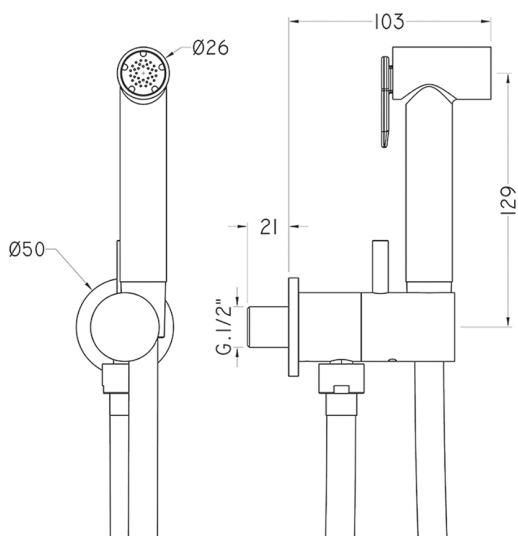

Bidet handshower set HYGENIC SHOWERS_TV007985

MODEL **TV007985**

Bidet handshower set, round wall bracket, single water opening, brass Bidet handshower, 120 cm PVC flexible hose

AVAILABLE FINISHINGS

-  **21** 21 Chrome
-  **2Q** 2Q Black Titanium
-  **40** 40 Matt Black

CHARACTERISTICS

Bidet handshower

2026-04-10