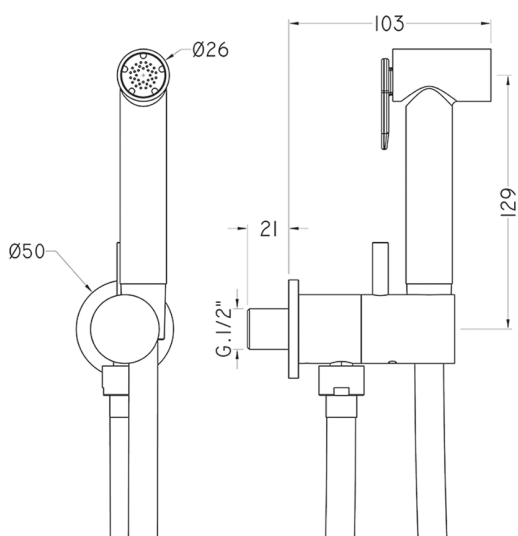

Bidet handshower set HYGENIC SHOWERS_TV007985

MODEL **TV007985**

Bidet handshower set, round wall bracket, single water opening, brass Bidet handshower, 120 cm PVC flexible hose

AVAILABLE FINISHINGS

-  **21** 21 Chrome
-  **2Q** 2Q Black Titanium
-  **40** 40 Matt Black

CHARACTERISTICS

Bidet handshower

2026-05-02