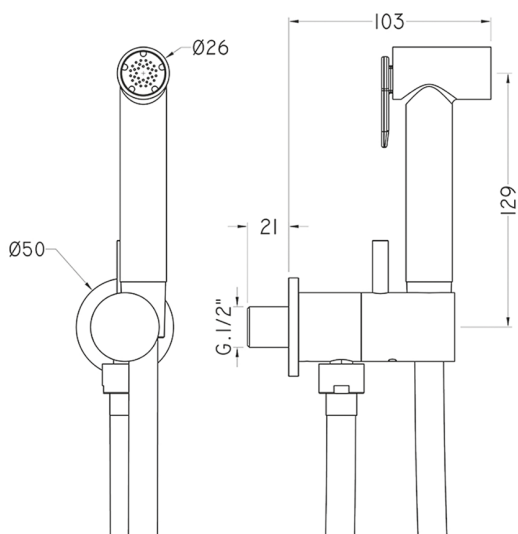

CHARACTERISTICS

Bidet handshower

2026-05-02