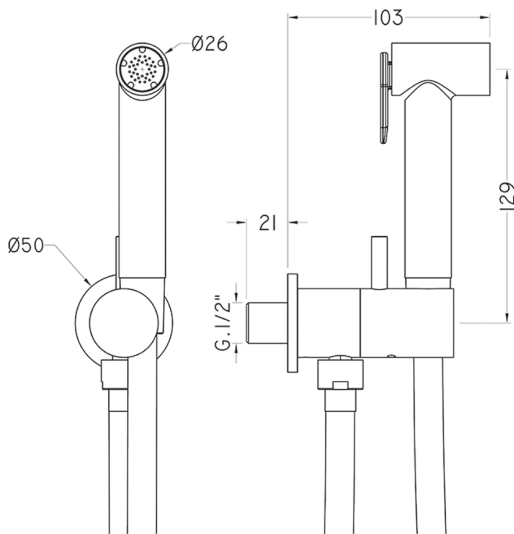

Bidet handshower set HYGENIC SHOWERS_TV007985

MODEL **TV007985**

Bidet handshower set, round wall bracket, single water opening, brass Bidet handshower, 120 cm PVC flexible hose

AVAILABLE FINISHINGS

-  **21** 21 Chrome
-  **2Q** 2Q Black Titanium
-  **40** 40 Matt Black

CHARACTERISTICS

Bidet handshower

2026-04-11