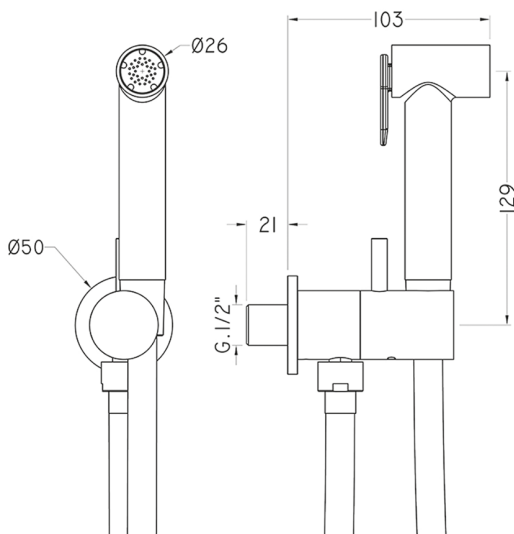

## Bidet handshower set HYGENIC SHOWERS\_TV007985

MODEL **TV007985**

Bidet handshower set, round wall bracket, single water opening, brass Bidet handshower, 120 cm PVC flexible hose

### CHARACTERISTICS

**Bidet handshower**

2026-06-26