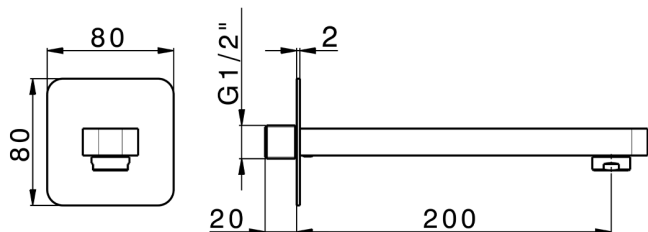

## Filler spout PUSH&SHOWER\_ZB0G5110

MODEL **ZB0G5110**

Filler spout, 200mm Length, 80x80mm rounded plate, 1/2" M connection