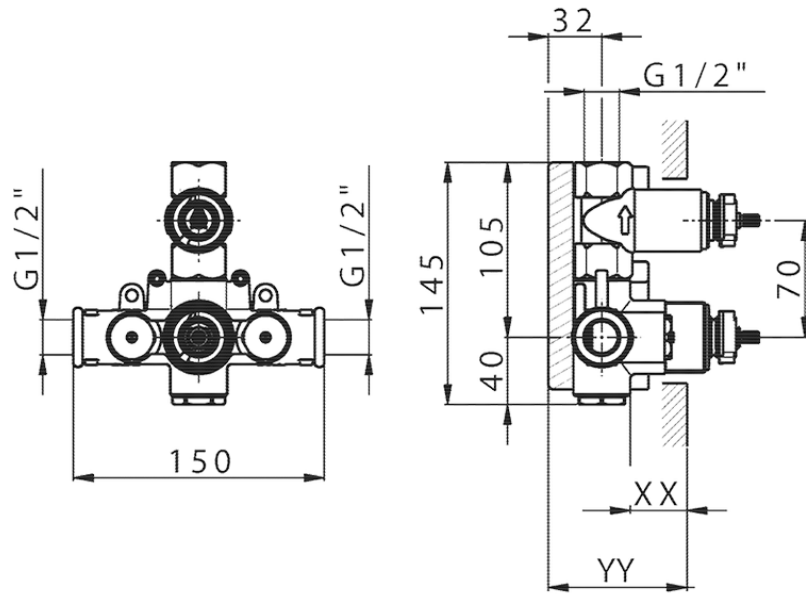

Exposed part for 1-outlet con.thermo.shower valve DADO_DD007300

DD007300

<https://en.huberitalia.com/exposed-part-for-1-outlet-con-thermo-shower-valve-dado-dd007300>

Piastra/Plate/Plaque/Platte/Placa

2-3mm: XX 25-40 YY 76-91

10 mm: XX 16-31 YY 65-80

ZB007361

<https://en.huberitalia.com/1-outlet-concealed-thermostatic-shower-valve-concealed-zb007361>

Piastra/Plate/Plaque/Platte/Placa

2-3mm: XX 25-40 YY 76-91

10 mm: XX 16-31 YY 65-80

ZB007301

<https://en.huberitalia.com/1-outlet-concealed-thermostatic-shower-valve-concealed-zb007301>

2026-06-20