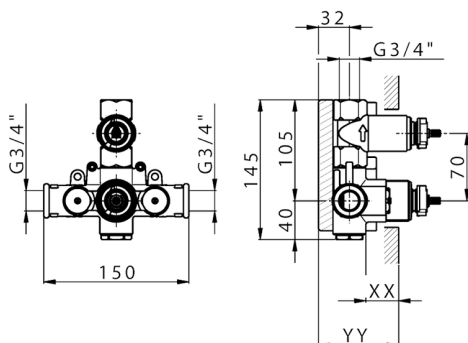

## 1-outlet Concealed thermostatic shower valve CONCEALED\_ZB007361

MODEL **ZB007361**

1-outlet Concealed thermostatic shower valve, stopvalve with 3/4" outlet, without trim kit

AVAILABLE FINISHINGS

**04** 04 Without finishing

CHARACTERISTICS

Installation	<b>Concealed</b>
Cartridge Spare Parts	<b>23.51A.HF</b>
<b>HF Thermostatic Valve</b>	
Concealed	<b>1</b>

Piastra/Plate/Plaque/Platte/Placa

2-3mm: XX 25-40 YY 76-91

10 mm: XX 16-31 YY 65-80